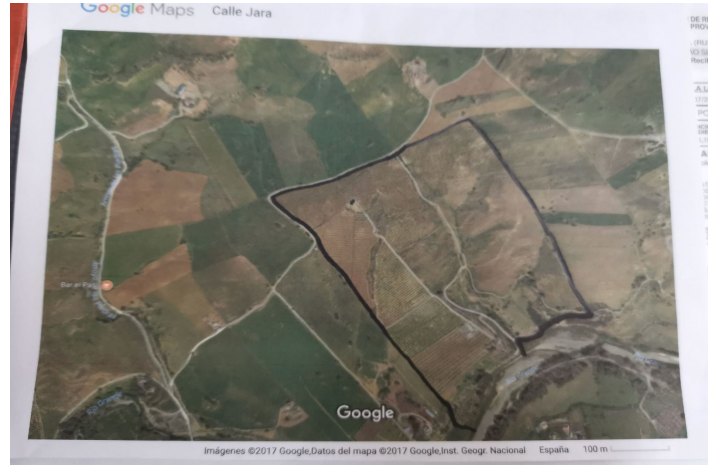

## Grond te koop in Coín, Coín

2.450.000 €

Referentie: R3943603 Plotgrootte: 580.000m<sup>2</sup> Perceelgrootte: 1.000m<sup>2</sup>

## Valle del Guadalhorce, Coín

58 hectares in Coín

It is divided into several plots

The farm adjoins the river, the well is approximately 10 meters from the river.

It has 2 40 hp pumps that draw 54 cubic meters per hour and the cistern has a capacity of one million liters.