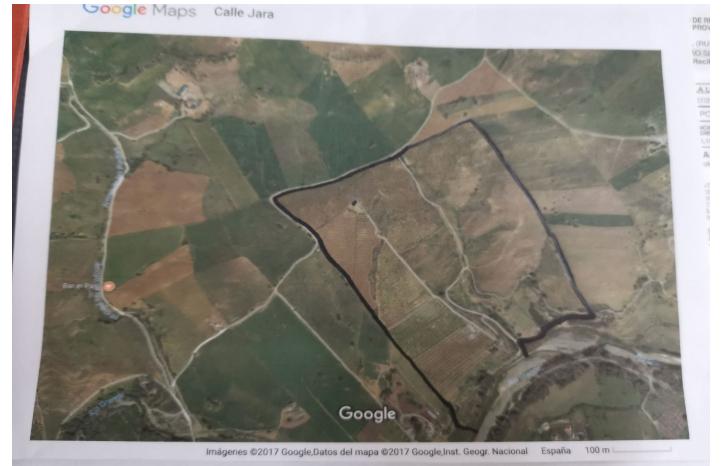

## Grond te koop in Coín, Coín

2.450.000 €

Referentie: R3943603 Plotgrootte: 580.000m<sup>2</sup> Perceelgrootte: 1.000m<sup>2</sup>

## Valle del Guadalhorce, Coín

58 hectares in Coín It is divided into several plots The farm adjoins the river, the well is approximately 10 meters from the river. It has 2 40 hp pumps that draw 54 cubic meters per hour and the cistern has a capacity of one million liters. 10.000 OLIVE TREES 5.000 AVOCADO 17.000 ORANGES.