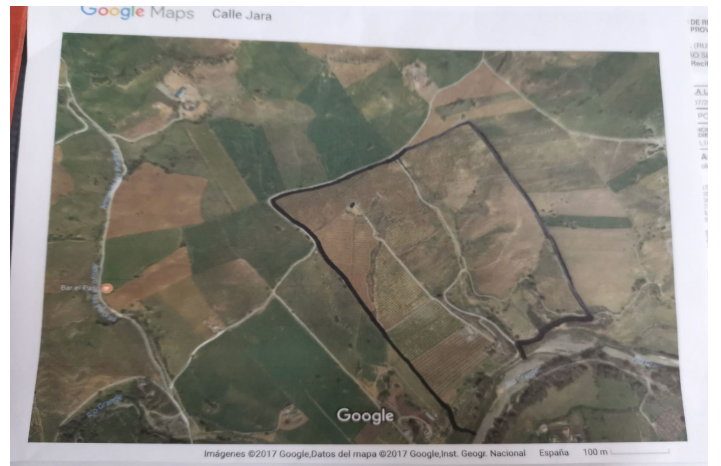

Terreno Rustico en venta en Coín, Coín

2.450.000 €

Referencia: R3943603 Terreno: 580.000m² Construido: 1.000m²

Valle del Guadalhorce, Coín

58 hectares in Coin with unlimited water.

Fantastic farm in Coin bordering Rio Grande, fenced and with very good access.

There are two warehouses on the farm, one of 600m² and the other of 400m².

It also has 3 homes to reform deeded as homes.

It is divided into several plots

The farm borders the river, the well is approximately 10 meters from the river.

It has 2 pumps of 40 hp that take out 54 cubic meters per hour and the cistern has a capacity of one million liters.

At the moment:

10,000 OLIVE TREES

5,000 AVOCADOS

18,000 ORANGE TREES.

On the farm you can plant more since there are unplanted pieces.

Ideal for planting avocados.

We have soil and water analysis.

Road access.

Link Video Drone

https://youtu.be/_q6sqdH8Vvc

Características:

Inversión