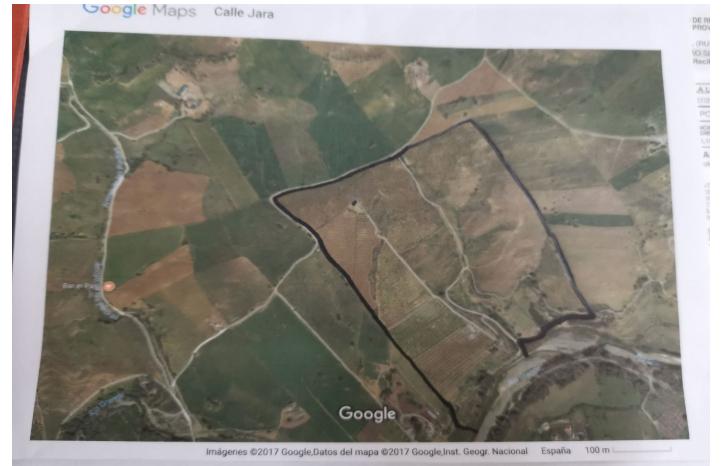

Terreno Rustico en venta en Coín, Coín

2.450.000 €

Referencia: R3943603 Terreno: 580.000m² Construido: 1.000m²

Valle del Guadalhorce, Coín

58 hectares in Coín with unlimited water. Fantastic farm in Coín bordering Rio Grande, fenced and with very good access. There are two warehouses on the farm, one of 600m² and the other of 400m². It also has 3 homes to reform deeded as homes. It is divided into several plots The farm borders the river, the well is approximately 10 meters from the river. It has 2 pumps of 40 hp that take out 54 cubic meters per hour and the cistern has a capacity of one million liters. At the moment: 10,000 OLIVE TREES 5,000 AVOCADOS 18,000 ORANGE TREES. On the farm you can plant more since there are unplanted pieces. Ideal for planting avocados. We have soil and water analysis. Road access. Link Video Drone https://youtu.be/_q6sqdH8Vvc