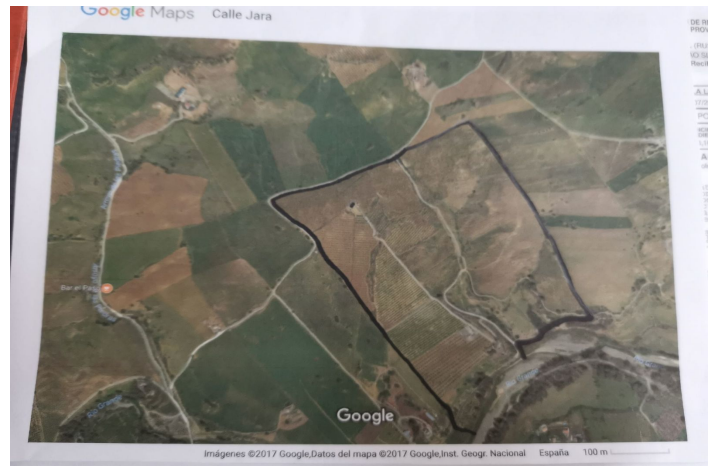

Land til salg i Coín, Coín

2.450.000 €

Reference: R3943603 Plot Size: 580.000m² Byg Størrelse: 1.000m²

Valle del Guadalhorce, Coín

58 hectares in Coín

It is divided into several plots

The farm adjoins the river, the well is approximately 10 meters from the river.

It has 2 40 hp pumps that draw 54 cubic meters per hour and the cistern has a capacity of one million liters.

10.000 OLIVE TREES

5.000 AVOCADO

17.000 ORANGES.

Funktioner:

Investering