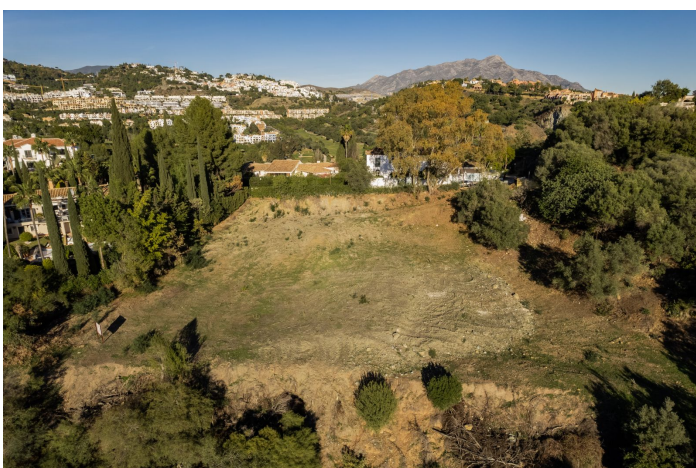

Residentiele Percelen te koop in Benahavís, Benahavís

995.000 €

Referentie: R3473524 Plotgrootte: 4.280m² Perceelgrootte: 856m²