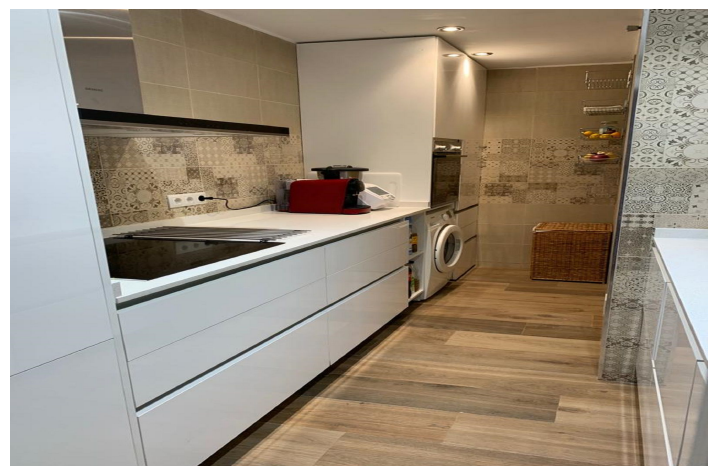

Lejlighed på midterste etage til salg i Puerto Marina, BenalMadena Costa, Benalmádena

479.000 €

Reference: R3942067 Soveværelser: 2 Badeværelser: 2 Byg Størrelse: 85m² Terrasse: 30m²