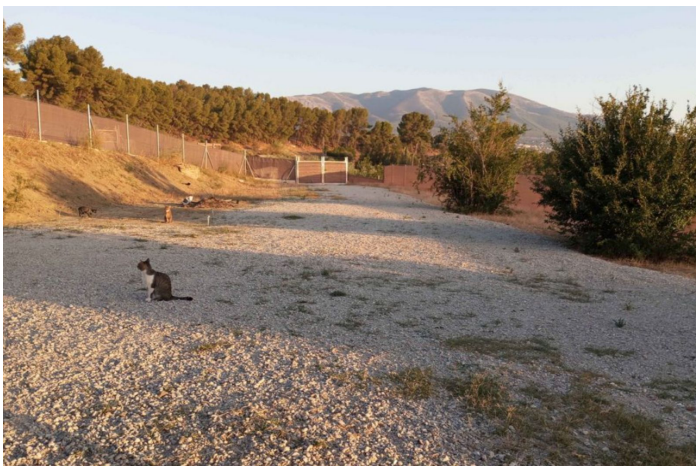

Land til salg i Alhaurín el Grande, Alhaurín el Grande

110.550 €

Reference: R4801348 Plot Size: 1.500m² Byg Størrelse: 60m²

Valle del Guadalhorce, Alhaurín el Grande

Located in a prime area between the towns of Cártama and Alhaurín el Grande, this rustic plot of 1,500 m² is for sale. The property includes a 60 m² modular house with two bedrooms, with the possibility to add a third, and an 8 m² bathroom. The house is designed to maximize comfort in a natural setting, offering a perfect retreat for those seeking the peace of the countryside. With ample space for a vegetable garden or fruit trees, this plot is ideal for enjoying rural life without sacrificing essential comforts.

Indstilling

Land

Have

Privat

Kategori

Godt køb

Billig

Nødlidende