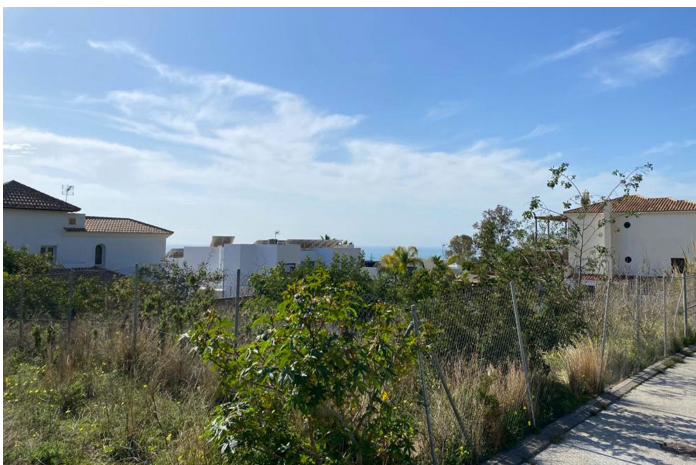

Residential Plot for sale in Benalmádena, Benalmádena

350,000 €

Reference: R4251805 Plot Size: 606m² Build Size: 330m²

Costa del Sol, Benalmádena

A beautiful flat residential plot in the highly sought-after location of Retamar, Benalmadena. Spanning 600m², this plot boasts stunning sea views and is surrounded by prestigious homes. It is the perfect spot for building a house of up to 330m², with a pre-approved project available upon request. Within a short drive, you can enjoy the beach, a supermarket, the charming town of Benalmadena, and a range of other amenities. Don't miss out on this incredible opportunity!

Features:

Orientation

South

Views

Sea

Urban