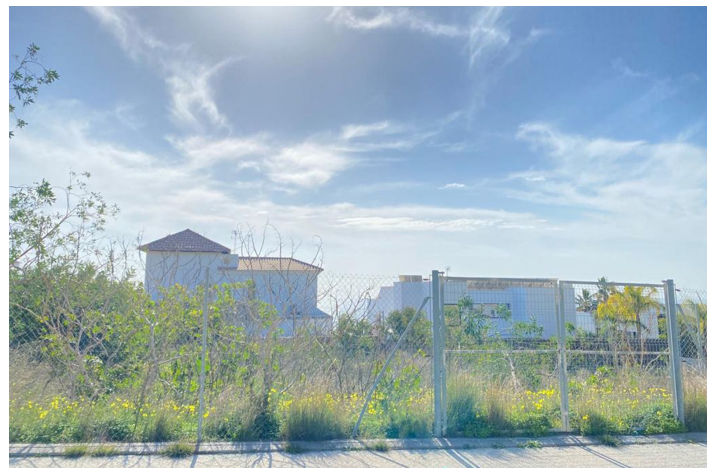

Residential Plot for sale in Benalmádena, Benalmádena

350,000 €

Reference: R4251805 Plot Size: 606m² Build Size: 330m²

Costa del Sol, Benalmádena

A beautiful flat residential plot in the highly sought-after location of Retamar, Benalmadena. Spanning 600m², this plot boasts stunning sea views and is surrounded by prestigious homes. It is the perfect spot for building a house of up to 330m², with a pre-approved project available upon request. Within a short drive, you can enjoy the beach, a supermarket, the charming town of Benalmadena, and a range of other amenities. Don't miss out on this incredible opportunity!

Features:

Orientation

South

Views

Sea

Urban