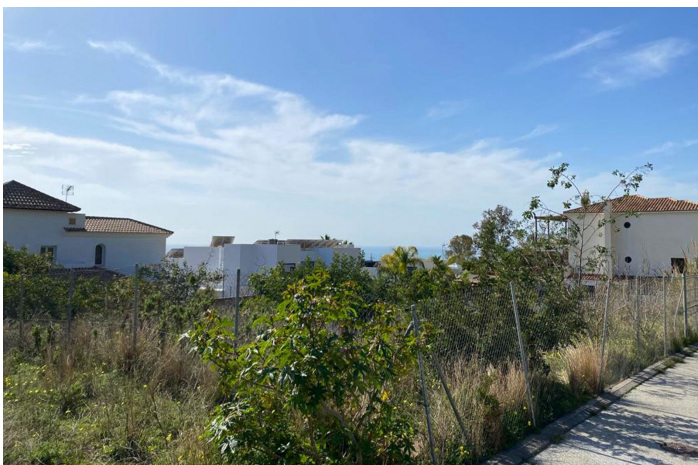

## Costa del Sol, Benalmádena

A beautiful flat residential plot in the highly sought-after location of Retamar, Benalmadena. Spanning 600m<sup>2</sup>, this plot boasts stunning sea views and is surrounded by prestigious homes. It is the perfect spot for building a house of up to 330m<sup>2</sup>, with a pre-approved project available upon request. Within a short drive, you can enjoy the beach, a supermarket, the charming town of Benalmadena, and a range of other amenities. Don't miss out on this incredible opportunity!