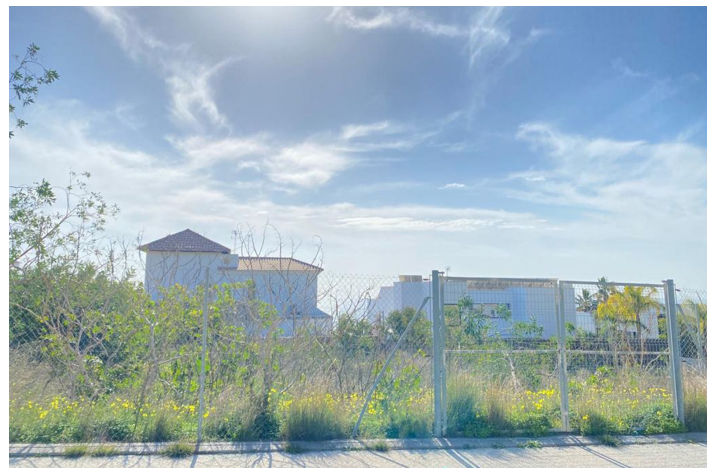

## Costa del Sol, Benalmádena

A beautiful flat residential plot in the highly sought-after location of Retamar, Benalmadena. Spanning 600m<sup>2</sup>, this plot boasts stunning sea views and is surrounded by prestigious homes. It is the perfect spot for building a house of up to 330m<sup>2</sup>, with a pre-approved project available upon request. Within a short drive, you can enjoy the beach, a supermarket, the charming town of Benalmadena, and a range of other amenities. Don't miss out on this incredible opportunity!