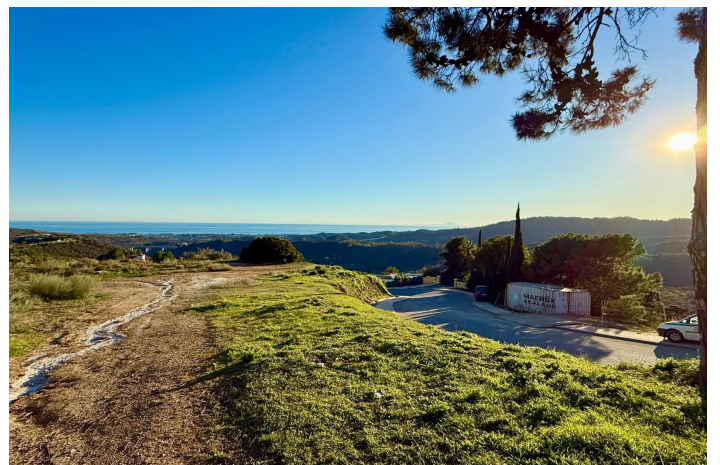

Residential Plot for sale in Benahavís, Benahavís

995,000 €

Reference: R4804066 Plot Size: 3,650m²

Costa del Sol, Benahavís

EXCLUSIVE – Build your dream home on this **FLAT RESIDENTIAL PLOT WITH PROJECT AND BUILDING LICENSE** with sweeping views of the sea and coastline in the gated community of Monte Mayor. This is one of the best remaining plots in Monte Mayor with a flat landscape resulting in lower construction costs. Unobstructed panoramic views of the Mediterranean, the straight of Gibraltar and the Atlas Mountains.

Positioned to perfection, this south/south-west facing gem is ready to build your dream villa, tailored for an idyllic holiday getaway or year-round living. No need to wait for architectural drawings and licensing, you can get started right away!

* VIEWS*

- Straight of Gibraltar
- Atlas Mountains - Africa
- Beautiful and unobstructed sea view
- Mountain view

*** 7% LAND TRANSFER TAX on this plot.** Incredible tax savings!

Monte Mayor stands as a secure, gated urbanisation strategically situated just a few minutes' drive from the A-7 motorway, shops and restaurants, offering seamless connectivity. Onsite residents and guests enjoy a café and bakery. The prestigious Marbella Club Golf Resort is reached within 3-minutes by car. This prime location, ensures a harmonious blend of tranquillity and accessibility, making it an ideal canvas for your residential vision. Enjoy all that Marbella and the Costa del Sol has to offer within 15-minutes from the exclusive gates. Malaga airport is a mere 45-minutes away.

Features:

Orientation

South
South West

Condition

Excellent

Security

Gated Complex
24 Hour Security

Views