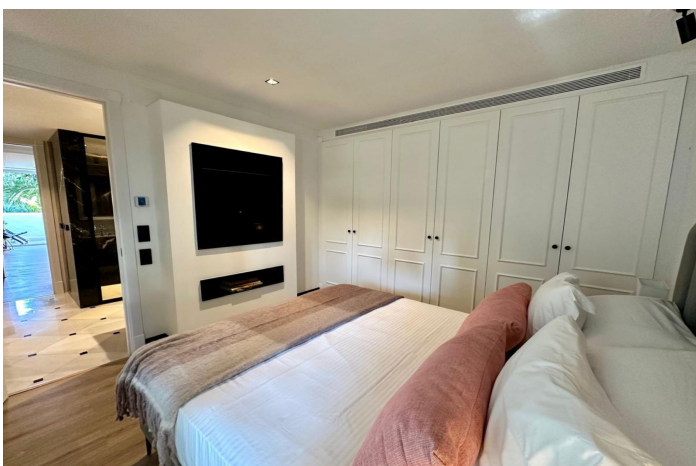

Lejlighed i stueetagen til salg i Puente Romano, Golden Mile, Marbella

2.175.000 €

Reference: R4687555   Soveværelser: 1   Badeværelser: 1   Byg Størrelse: 65m²   Terrasse: 15m²