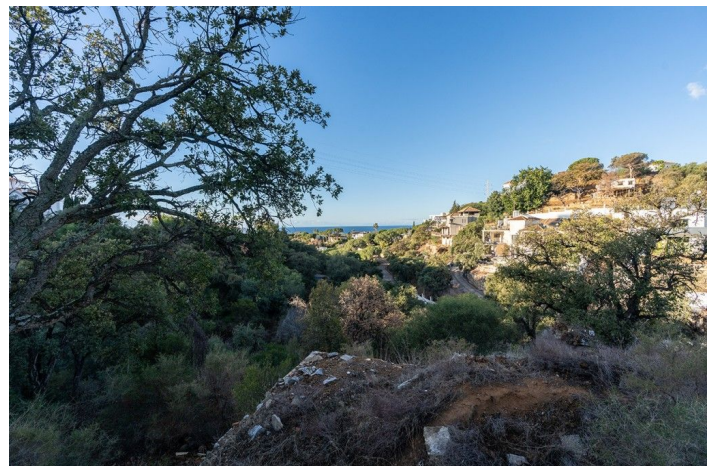

## Costa del Sol, Elviria

Plot with old ruin house in Elviria in East Marbella with lovely sea views with the possibility to build up to 20%, this means a house of approx. 200m<sup>2</sup> plus basement in one of the best locations and with south west orientation to secure sun all day. Just a short drive away from the beach and from all local amenities making it the perfect canvas to create your own heaven on earth.