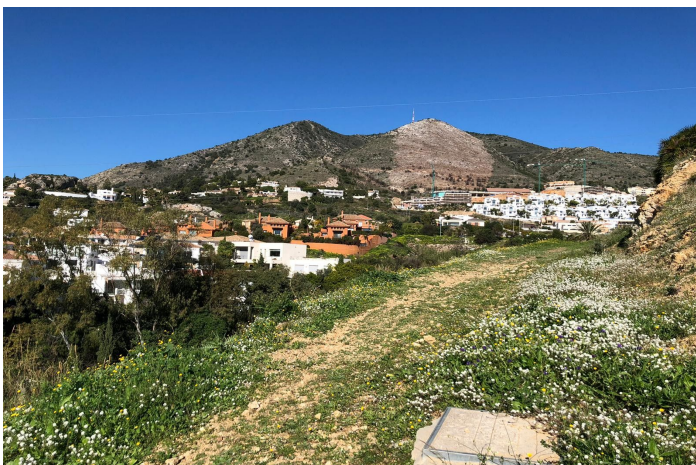

Grond te koop in Benalmadena Pueblo, Benalmádena

3.800.000 €

Referentie: R3600209 Plotgrootte: 31.290m²

Costa del Sol, Benalmadena Pueblo

Huge plot of 31.290m² close to the budist temple of benalmadena pueblo. With possibility to buy in three parts of 10.000m², 10.000m² and 11.290m²

Rustic plot, Benalmadena Pueblo, Costa del Sol.

Garden/Plot 32500 m²;

Setting : Village, Close To Shops, Close To Sea, Close To Town, Close To Schools.

Orientation : North, East, South, West.

Views : Sea, Mountain, Beach, Country, Panoramic.

Wederverkoop

Uitzicht

Zee

Berg

Panoramisch

Land

Strand