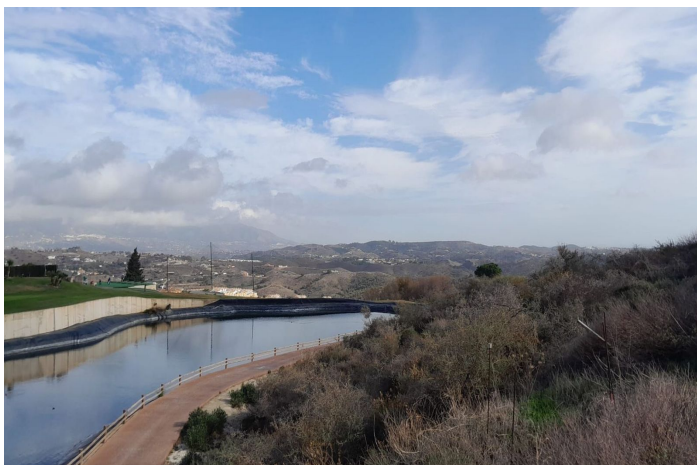

Land til salg i Mijas Costa, Mijas

295.000 €

Reference: R4616206 Plot Size: 543m²

Costa del Sol, Mijas

South facing residential plot offering stunning views overlooking the Calanova Golf Club.

It offers easy access to the facilities of La Cala de Mijas and the coast. Malaga airport is a short 30 minute drive away.