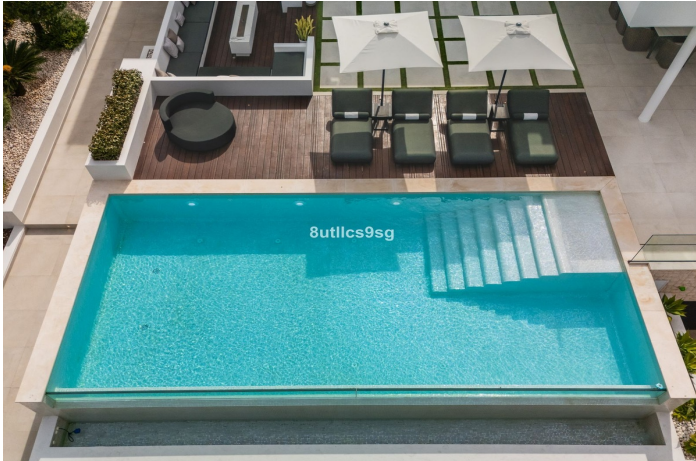

Detached Villa for sale in Nueva Andalucía, Marbella West

4,995,000 €

Reference: R4922260 Bedrooms: 5 Bathrooms: 5 Plot Size: 1,142m² Build Size: 844m² Terrace: 353m²

Costa del Sol, Nueva Andalucía

This stunning villa is located in the exclusive area of Nueva Andalucía, Marbella, Málaga, and stands out for its modern design and privileged location. With a constructed area of 844m² and a plot of 1.142m², this property offers a spacious and comfortable living space, ideal for those looking for a sophisticated home on the Costa del Sol. It also boasts panoramic mountain and golf course views, making it a unique place to enjoy the tranquillity and natural surroundings. The villa has five bedrooms, all with en-suite bathrooms, ensuring privacy and comfort for its residents. The 491m² interior has been designed with high quality materials, including porcelain floors and double-glazed windows. The fully equipped kitchen is perfectly integrated into an open and functional space. Furthermore, the property is delivered fully furnished, ready to move into. The exterior of the villa is equally impressive, with a 353m² terrace that includes a covered barbecue area, ideal for outdoor gatherings. The garden and outdoor areas have been designed to maximise the enjoyment of the Mediterranean climate. The property also has a private garage, offering enough space for several vehicles. Located in an area close to renowned golf courses, this villa is within easy driving distance to Puerto Banús, Marbella Centro and Estepona. The area is known for its tranquillity and exclusivity, with easy access to amenities, restaurants and shops. This property represents a unique opportunity to acquire a luxury home in one of the most desirable areas of the Costa del Sol.

Features:

Features

Covered Terrace
Ensuite Bathroom
Double Glazing
Barbeque

Views

Mountain
Golf

Furniture

Fully Furnished

Orientation