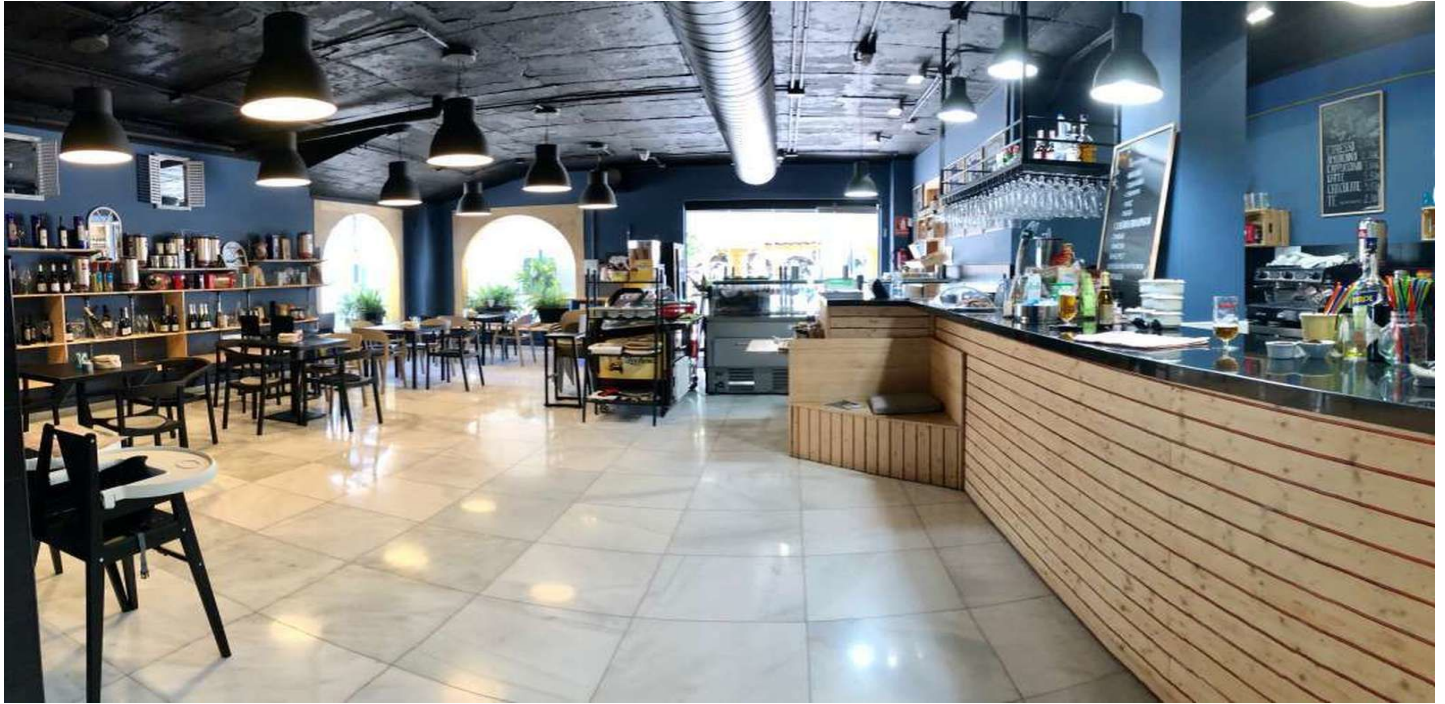

Restaurant til leje i Puerto Banús, Marbella West

5.900 - 5.900 €

Reference: R5034940 Badeværelser: 2 Byg Størrelse: 171m²

Costa del Sol, Puerto Banús

Great opportunity to rent the commercial premises in Puerto Banus, Marbella. This area is popular among tourists and residents, just 100 meters from the sea. It was a Bakery & Pastry shop. Built size is 171 m2, including the spacious kitchen (can be converted to another room), 2 guest toilets. Now it's UNFURNISHED. This commercial property has these types of activities that are allowed: Recreational, Commercial, Cultural. Can be used as a take away service, shops, as an office etc.

Funktioner:

Funktioner

I nærheden af transport

Satellit -tv

Marmorgulve

Wifi

Værktøjsrum

Bar