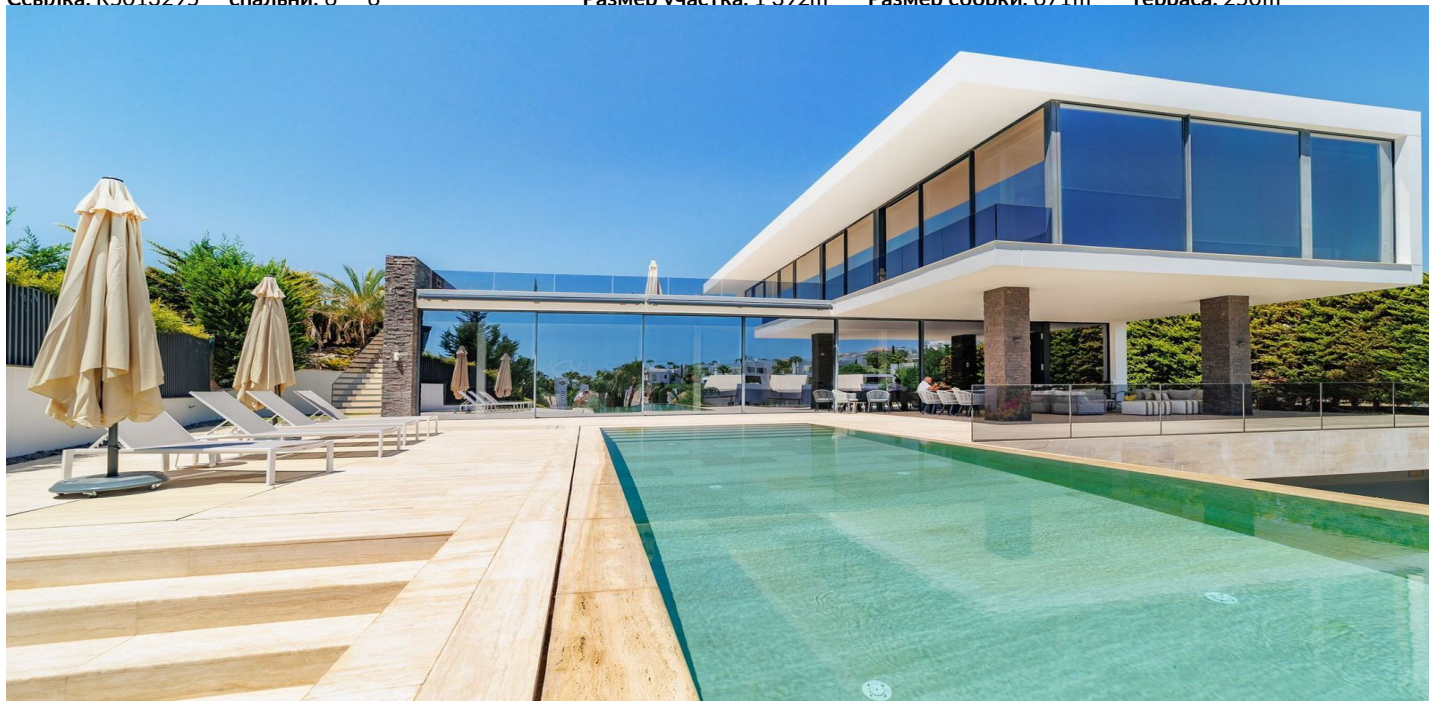

Отличная вилла для продажи в Puerto Banús, Марбелья Вест

25 000 - 25 000 €

ванная комната:

Ссылка: R5013295

спальни: 6 6

Размер участка: 1.392m² Размер сборки: 671m² терраса: 250m²

Коста дель Соль, Puerto Banús

A modern, spacious, and bright villa with views of the La Concha mountains, located in one of the most beautiful areas of Nueva Andalucía, just 5 minutes from Puerto Banús.

The villa is also conveniently close to a golf course, schools, and supermarkets, and only 30 minutes from the airport and city center. This remarkable villa is distinguished by its exquisitely unparalleled architecture. This three-level villa, with a total area of 671 square meters, is situated on a 1,392 square meter plot, perfect for comfortable living. The main floor of the villa offers a large, bright living-dining room combined with a kitchen, with direct access to the terrace of the private plot leading to the pool. This floor also includes two bedrooms, each with en-suite bathrooms and direct access to a

private terrace. A large walk-in closet and a laundry room complete the layout on the main floor. Ascending the stairs, or using the villa's private elevator, to the second floor, you will find

three spacious, bright bedrooms with en-suite bathrooms. The master bedroom offers a stunning view of the mountains, and two of the bedrooms have direct access to a terrace with access to a private pool.