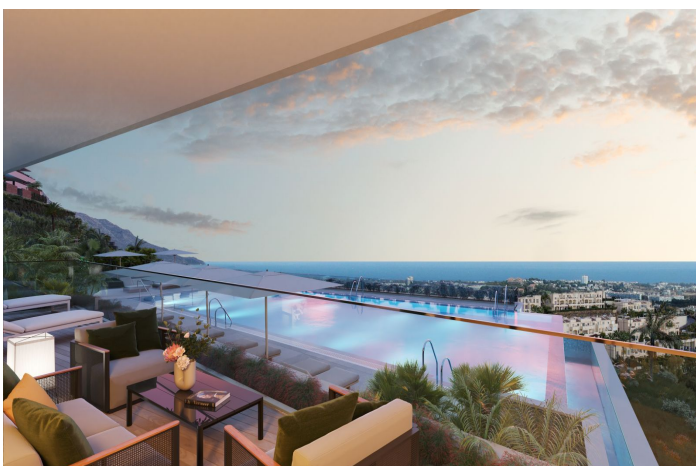

## Costa del Sol, Benahavís

Newly built 3 bedrooms ground floor apartment at, with panoramic sea views to the coast, Africa and Gibraltar

Fantastic apartment with unbeatable sea views, to the coast, Africa and Gibraltar. It consists of 3 en suite bedrooms, all of them with exit to large terrace and access to private garden of 78 m2 where you can enjoy a refreshing swim in the private pool. a new complex with 56 luxurious 3 and 4 bedroom apartments with panoramic sea views and is distributed in 7 blocks with only 2 units per floor, which further increases its exclusivity.

Fully fitted kitchen, temperature control by aerotermia, underfloor heating throughout the house, and much more... Discover the pleasure of living in a completely enclosed urbanization with security, with 3 swimming to enjoy the long periods of good weather that the Costa del Sol has to offer. Breathtaking views of the entire coastline and the Bay of Marbella, as far as the Rock of Gibraltar and Africa in the background.

### Uitzicht

Zee  
Panoramisch  
Tuin  
Pool  
Stedelijk