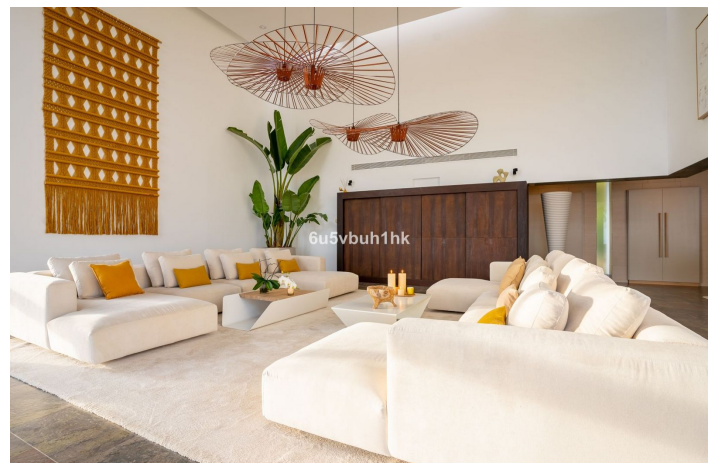

Villa - Chalet en venta en Benalmádena, Benalmádena

4.975.000 €

Referencia: R4606012 Dormitorios: 5 Baños: 4 Terreno: 2.813m² Construido: 846m² Terraza: 273m²

Costa del Sol, Benalmádena

Characterised by the visual strength of the avant-garde style and its spectacular sea views, Villa Sena stands as the villa that makes a difference. Luxurious, magnificent, minimalist. The main premise of this project has consisted of maximising the brightness in all rooms by filling them with natural light to maximise the luminosity of the place. The unusual shape makes this villa an exclusive and unique design, both in terms of architecture and outer views. A garden of wavy, smooth, and modern lines. An infinity pool that invites you to relax. Spectacular sea views to the bay of Fuengirola. Nature, views and privacy will wrap you in fascinating vibes.