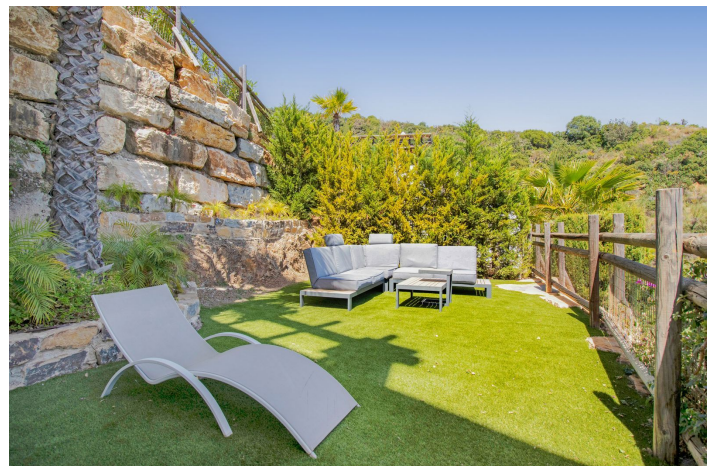

Vrijstaande Villa te koop in Benahavís, Benahavís

985.000 €

Referentie: R4733278 Slaapkamers: 3 Badkamers: 5 Plotgrootte: 135m² Perceelgrootte: 584m² Terras: 167m²