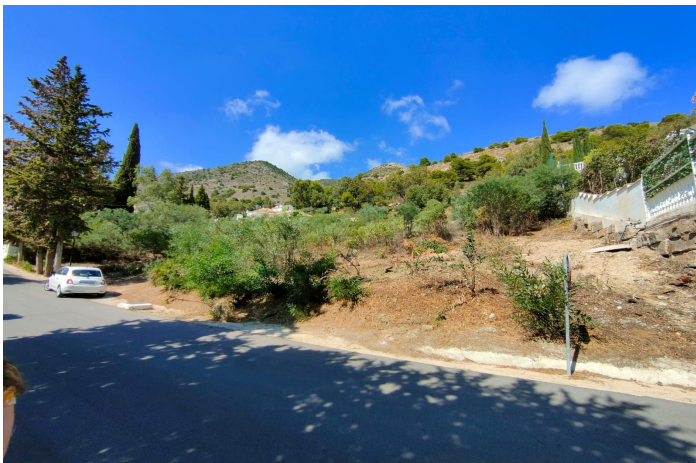

Terreno Urbano en venta en Benalmadena Pueblo, Benalmádena

1.100.000 €

Referencia: R4966687 Terreno: 1.768m²

Costa del Sol, Benalmadena Pueblo

Welcome to a unique opportunity in Benalmádena! This stunning plot, located in the prestigious La Capellanía urbanization, offers an exceptional living experience with panoramic sea views.

Covering an area of 1768m², this plot is the perfect canvas to build your dream home or for investors to unleash their creativity and construct up to three residences. Its privileged location at the top of La Capellanía ensures privacy, tranquility, and unparalleled views that will accompany you throughout the day.

Moreover, you'll be just a two-minute walk from El Higuero Shopping Centre, where you'll find a wide variety of services at your disposal, including supermarkets, restaurants, a pharmacy, and much more.

Convenience is also a highlight, as this plot is strategically located near the highway exit, facilitating travel in any direction you desire.

Don't miss the opportunity to bring your projects to life in this privileged enclave of the Costa del Sol. Whether you're looking to build your dream home or make an investment with high potential returns, this plot in La Capellanía is the perfect choice. Contact us today for more information and make your dreams a reality!