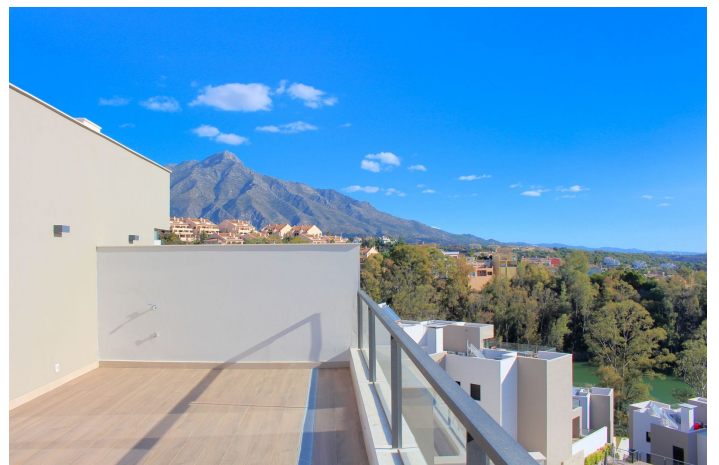

Penthouse Duplex til salg i Nueva Andalucía, Marbella

999.000 €

Reference: R4592050 Soveværelser: 3 Badeværelser: 2 Byg Størrelse: 121m² Terrasse: 102m²

Costa del Sol, Nueva Andalucía

Modern, brand new duplex penthouse with spectacular sea views for sale in Nueva Andalucía

Please note this penthouse is located in the elevated Block 8, which offers the best panoramic sea and mountain views whilst at the same time being totally shielded from any road noise.

- * Sought after location: elevated position in the hills of Nueva Andalucía, overlooking the golf valley
- * Brand new complex called "Marbella Lake", concept by Taylor Wimpey
- * The complex is gated and benefits from 24h security
- * The penthouse boasts spectacular sea views both from the living room, kitchen, and all terraces
- * South facing
- * 3 bedrooms and 2 bathrooms
- * Duplex edition with large terraces and a solarium on the upper floor
- * Modern and sustainable design
- * Open views towards the surrounding nature, the Marbella coastline, the water reservoir Viejo del Angel and the flagship golf courses of the Golf Valley
- * 2 Large underground parking spaces and storage room
- * Energy certification B
- * Communal swimming pools and landscaped gardens