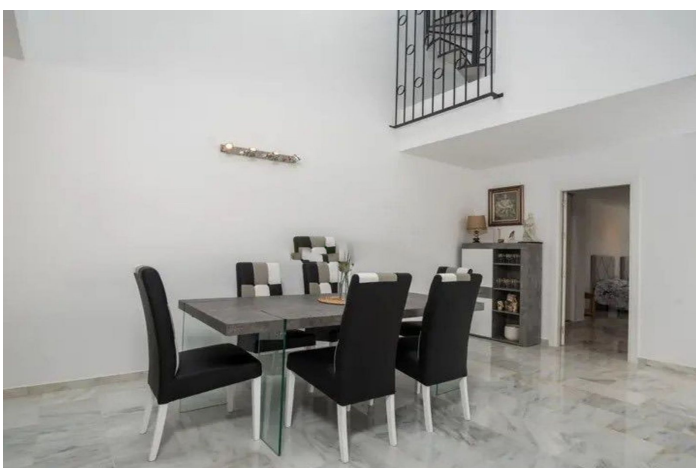

Pareada en venta en Atalaya, Estepona

682.500 €

Referencia: R4922047 Dormitorios: 4 Baños: 4 Terreno: 100m² Construido: 260m² Terraza: 30m²

Costa del Sol, Atalaya

Luxury semi-detached villa in Señorío de Cortes. The development consists of a swimming pool, tennis court, paddle tennis court, children's areas and extensive gardens.