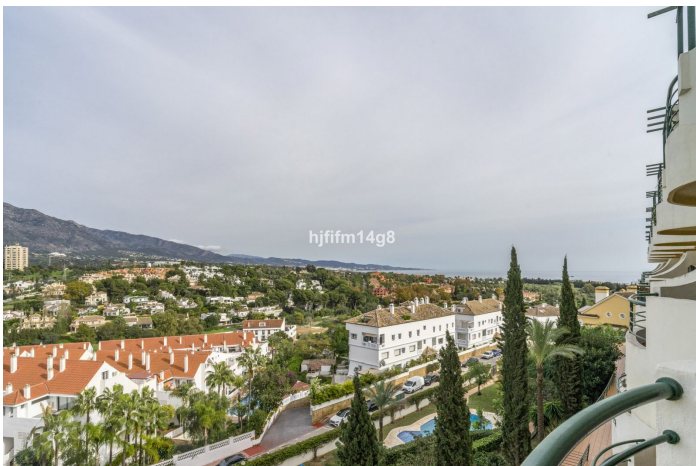

## Costa del Sol, Nueva Andalucía

We are delighted to introduce this excellent property for sale in Señorío de Aloha which has walking distance to everything, including Puerto Banus and the beaches. Sea views, partly renovated and perfect location are phrases that sum up this property. The residential development is centrally positioned within Nueva Andalucía. Just next door you have some everyday amenities such as a large supermarket and also a range of restaurants to choose from. Less than 5 minutes away by foot is Centro Plaza offering an even wider selection of dining options along with a popular gym, clothing shop, bank and offices. For golfers, there are many internationally known courses in the vicinity including Los Naranjos Golf Club, Real Club de Golf Las Brisas and Aloha Golf Club. Therefore, in this location you can truly enjoy your Mediterranean life to the absolute fullest!

The price includes one parking space and one storage room.

The private residential development has tropical gardens, three swimming pools, two children pools and a paddle tennis court.

This is a very popular urbanisation for holiday makers and there are also quite a few people renting the whole year round. This is because of its central location and no need for a car which attracts people. Therefore, this property offers exceptional rental potential and is a great investment opportunity.