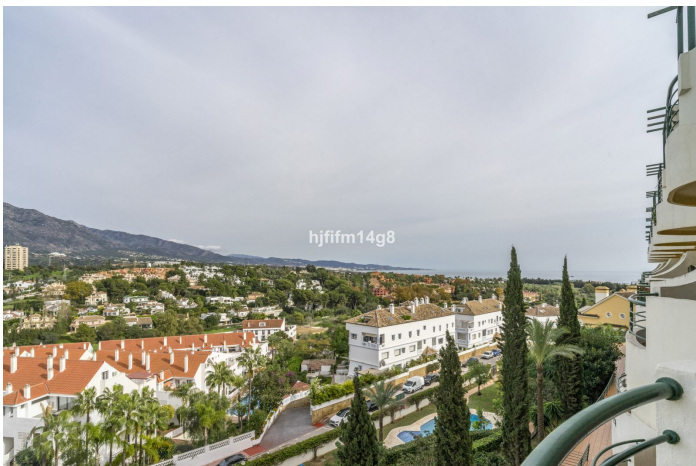

Lejlighed i midten etage til salg i Nueva Andalucía, Marbella West

465.000 €

Reference: R4894528 Soveværelser: 2 Badeværelser: 2 Byg Størrelse: 111m²

Costa del Sol, Nueva Andalucía

We are delighted to introduce this excellent property for sale in Señorío de Aloha which has walking distance to everything, including Puerto Banus and the beaches. Sea views, partly renovated and perfect location are phrases that sum up this property. The residential development is centrally positioned within Nueva Andalucía. Just next door you have some everyday amenities such as a large supermarket and also a range of restaurants to choose from. Less than 5 minutes away by foot is Centro Plaza offering an even wider selection of dining options along with a popular gym, clothing shop, bank and offices. For golfers, there are many internationally known courses in the vicinity including Los Naranjos Golf Club, Real Club de Golf Las Brisas and Aloha Golf Club. Therefore, in this location you can truly enjoy your Mediterranean life to the absolute fullest!

The price includes one parking space and one storage room.

The private residential development has tropical gardens, three swimming pools, two children pools and a paddle tennis court.

This is a very popular urbanisation for holiday makers and there are also quite a few people renting the whole year round. This is because of its central location and no need for a car which attracts people. Therefore, this property offers exceptional rental potential and is a great investment opportunity.