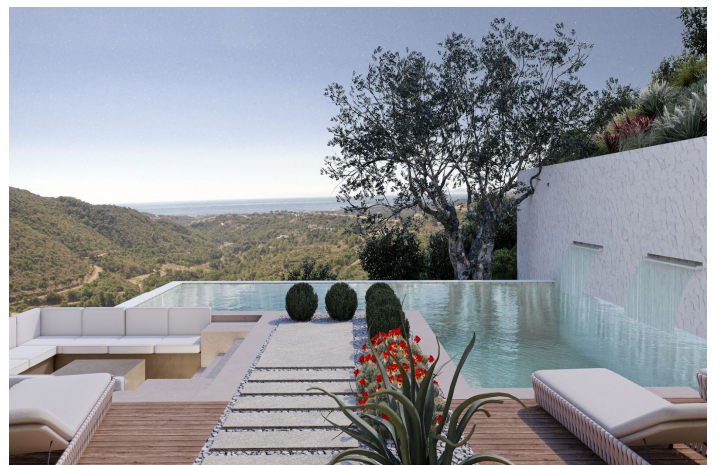

Costa del Sol, Benahavís

Presenting a contemporary Turnkey Signature Villa designed across two angled levels. A grand XXL window feature graces the spacious hall, creating a comfortable layout that separates sleeping quarters from the main living and entertainment spaces. Accessed from the upper level, the modern home boasts a sleek driveway with wooden accents leading to a covered parking area for 2 cars.

The top-floor master suite includes a dressing room and spacious bathroom, complemented by a private terrace offering relaxing views of the surrounding nature. Just below, in the same wing, you'll find 4 ample ensuite bedrooms, each with a dressing area and sliding doors to the garden. Further on the lower level, the southwest-facing section of the villa is thoughtfully designed to benefit from the natural sunlight. An open-plan kitchen, dining, and living area layout, extends to outdoor spaces perfect for dining and lounging, around a tempting swimming pool. A special sunken lounge area with a fire pit adds a touch of enchantment to starlit evenings. Nestled in the prestigious MonteMayor enclave within the renowned municipality of Benahavís, this gated community boasts 24-hour surveillance security amidst a stunning natural setting. Located between Marbella and Estepona, it's a short drive from coastal beaches, amenities, leisure spots, shopping areas, and some of the finest golf courses.

Состояние

Новое строительство

Сад

Частный
Ландшафт
Легкое обслуживание
Коммунальные услуги
Электричество
Питьевая вода

Виды

Море
Гора
Панорамный
Сад
Бассейн

Бассейн

Частный