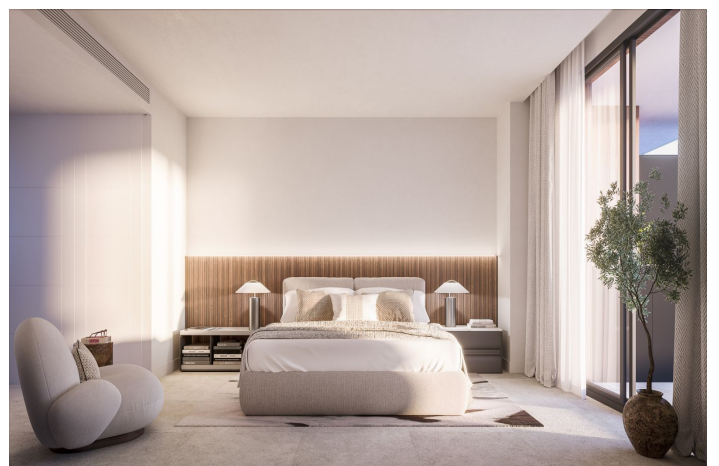

Квартира на первом этаже для продажи в Fuengirola, 689 900 - 1 599 900 €

ванная комната:

Ссылка: R4914382

спальни: 2 - 3 2

Размер сборки: 105m² - 160m² терраса: 32m² - 350m²

Costa del Sol, Fuengirola

This development stands out as an exclusive residential complex with spacious layouts and top-tier construction. The residences have been built with the highest-quality materials and feature cutting-edge architecture. This exclusive enclave within the El Higuierón community offers an unparalleled living experience where architecture and nature seamlessly blend in perfect harmony, creating a unique sanctuary for those seeking the essence of the Mediterranean at its finest.