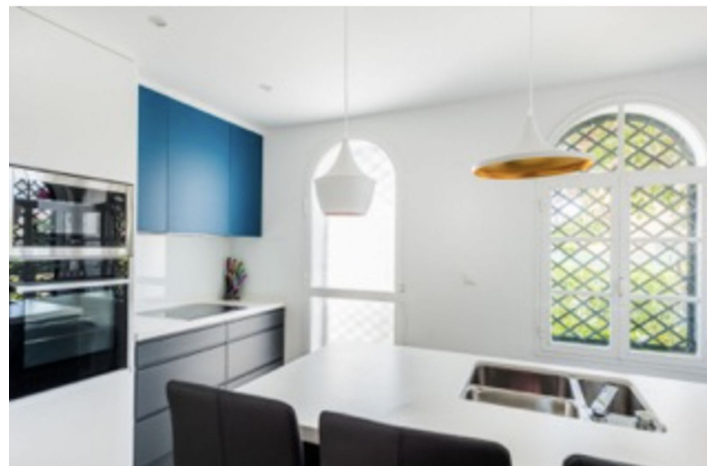

Townhouse for sale in Soleuropa Golf, Nueva Andalucía, Marbella

480,000 €

Reference: R4909120 Bedrooms: 3 Bathrooms: 3 Build Size: 130m² Terrace: 20m²