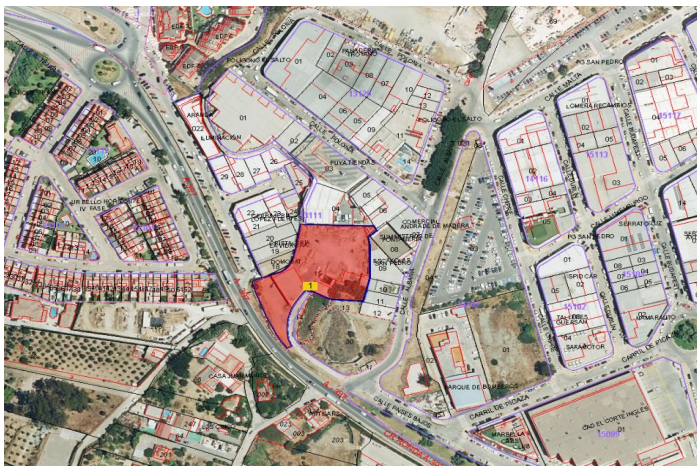

# Земля для продажи в San Pedro de Alcántara, Marbella West

4 775 000 €

Ссылка: R4909192    Размер участка: 4 320м<sup>2</sup>    Размер сборки: 543м<sup>2</sup>

## Costa del Sol, San Pedro de Alcántara

Discover this industrial plot of 4,320 m<sup>2</sup>, a unique opportunity for investors and promoters looking for a space with high potential in one of the most consolidated and strategic industrial areas of Marbella.

### Land characteristics

- Total surface: 4,320 m<sup>2</sup>.
- Current Constructions: Includes two already built industrial ships that add 543 m<sup>2</sup>, ideal for immediate use or as a basis for future projects.
- Versatile Development: Perfect space for building ships, industrial premises or large surfaces, with several development proposals underway.
- Strategic Location: Easy access to the main roads and highways, connecting directly to other polygons, shopping areas and downtown San Pedro.
- Partial Views: Once built, the land offers sea and city views.

### La Zona: San Pedro de Alcántara, Marbella

San Pedro de Alcántara is a dynamic and constantly growing town located in the heart of the Costa del Sol. The Polígono Salto del Agua is an expanding area known for its commercial and industrial activity.