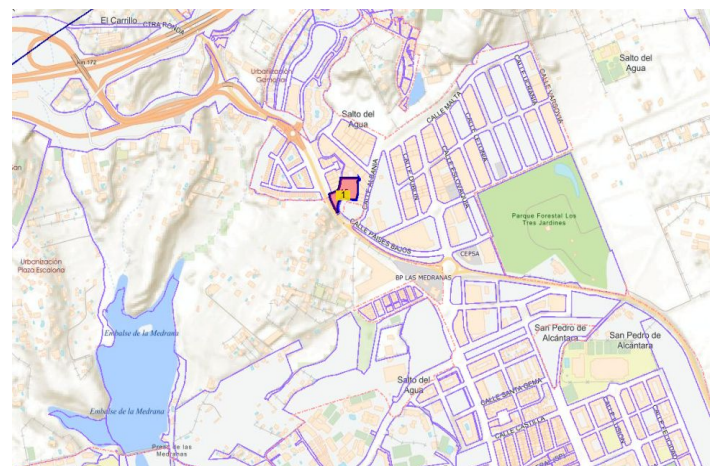

## Costa del Sol, San Pedro de Alcántara

Discover this industrial plot of 4,320 m<sup>2</sup>, a unique opportunity for investors and promoters looking for a space with high potential in one of the most consolidated and strategic industrial areas of Marbella.

### Land characteristics

- Total surface: 4,320 m<sup>2</sup>.
- Current Constructions: Includes two already built industrial ships that add 543 m<sup>2</sup>, ideal for immediate use or as a basis for future projects.
- Versatile Development: Perfect space for building ships, industrial premises or large surfaces, with several development proposals underway.
- Strategic Location: Easy access to the main roads and highways, connecting directly to other polygons, shopping areas and downtown San Pedro.
- Partial Views: Once built, the land offers sea and city views.

### La Zona: San Pedro de Alcántara, Marbella

San Pedro de Alcántara is a dynamic and constantly growing town located in the heart of the Costa del Sol. The Polígono Salto del Agua is an expanding area known for its commercial and industrial activity.

Its strategic location makes it a reference point, with proximity to:

- Main roads: Quick access to the Mediterranean Highway (A-7) and the AP-7.
- Commercial area: Surrounded by established businesses and commercial areas, ideal for attracting customers and suppliers.
- Urban growth: An area with strong development and modernization projection.