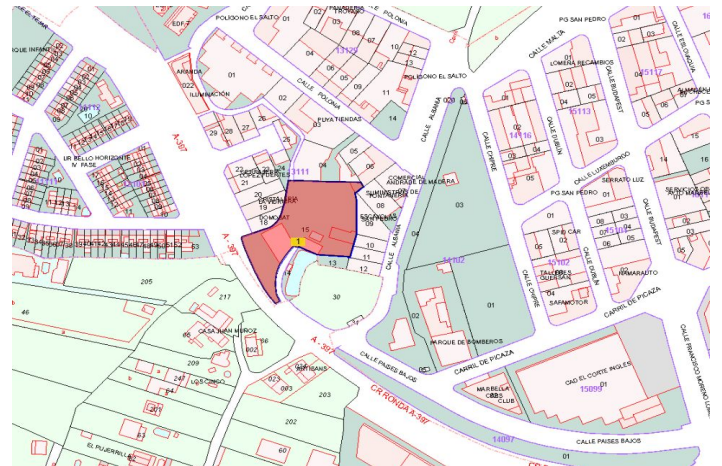

# Земля для продажи в San Pedro de Alcántara, Marbella West

4 775 000 €

Ссылка: R4909192    Размер участка: 4 320м<sup>2</sup>    Размер сборки: 543м<sup>2</sup>

## Costa del Sol, San Pedro de Alcántara

Discover this industrial plot of 4,320 m<sup>2</sup>, a unique opportunity for investors and promoters looking for a space with high potential in one of the most consolidated and strategic industrial areas of Marbella.

### Land characteristics

- Total surface: 4,320 m<sup>2</sup>.
- Current Constructions: Includes two already built industrial ships that add 543 m<sup>2</sup>, ideal for immediate use or as a basis for future projects.
- Versatile Development: Perfect space for building ships, industrial premises or large surfaces, with several development proposals underway.
- Strategic Location: Easy access to the main roads and highways, connecting directly to other polygons, shopping areas and downtown San Pedro.
- Partial Views: Once built, the land offers sea and city views.