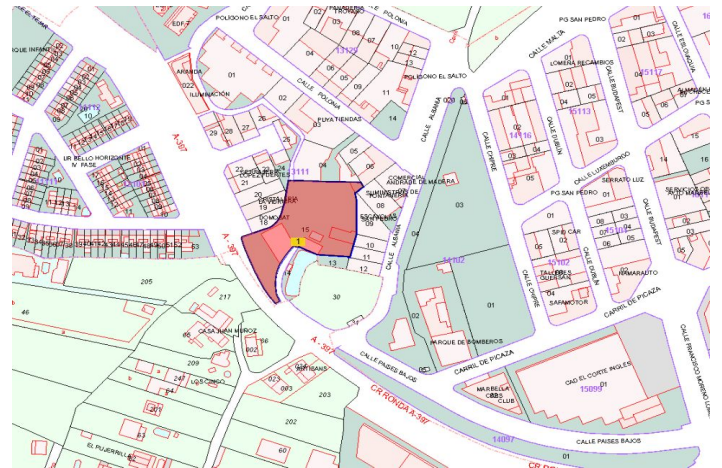

# Jord til salg i San Pedro de Alcántara, Marbella West

4.775.000 €

Reference: R4909192 Plot Size: 4.320m<sup>2</sup> Byg Størrelse: 543m<sup>2</sup>

## Costa del Sol, San Pedro de Alcántara

Discover this industrial plot of 4,320 m<sup>2</sup>, a unique opportunity for investors and promoters looking for a space with high potential in one of the most consolidated and strategic industrial areas of Marbella.

### Land characteristics

- Total surface: 4,320 m<sup>2</sup>.
- Current Constructions: Includes two already built industrial ships that add 543 m<sup>2</sup>, ideal for immediate use or as a basis for future projects.
- Versatile Development: Perfect space for building ships, industrial premises or large surfaces, with several development proposals underway.
- Strategic Location: Easy access to the main roads and highways, connecting directly to other polygons, shopping areas and downtown San Pedro.
- Partial Views: Once built, the land offers sea and city views.

Its strategic location makes it a reference point, with proximity to:

- Main roads: Quick access to the Mediterranean Highway (A-7) and the AP-7.
- Commercial area: Surrounded by established businesses and commercial areas, ideal for attracting customers and suppliers.
- Urban growth: An area with strong development and modernization projection.