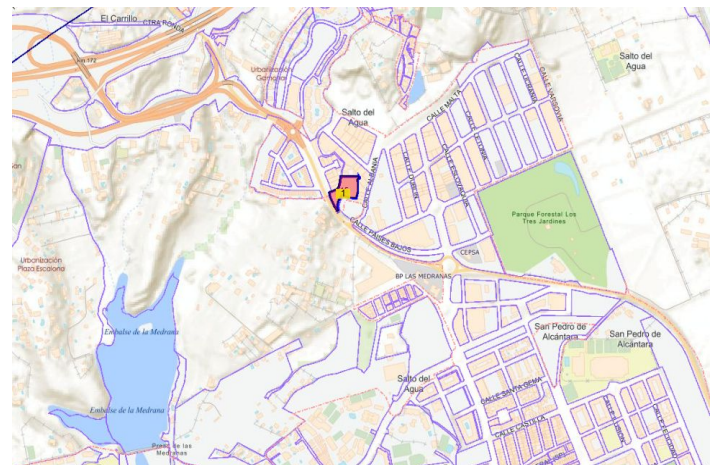

## Costa del Sol, San Pedro de Alcántara

Discover this industrial plot of 4,320 m<sup>2</sup>, a unique opportunity for investors and promoters looking for a space with high potential in one of the most consolidated and strategic industrial areas of Marbella.

### Land characteristics

- Total surface: 4,320 m<sup>2</sup>.
- Current Constructions: Includes two already built industrial ships that add 543 m<sup>2</sup>, ideal for immediate use or as a basis for future projects.
- Versatile Development: Perfect space for building ships, industrial premises or large surfaces, with several development proposals underway.
- Strategic Location: Easy access to the main roads and highways, connecting directly to other polygons, shopping areas and downtown San Pedro.
- Partial Views: Once built, the land offers sea and city views.

### La Zona: San Pedro de Alcántara, Marbella

San Pedro de Alcántara is a dynamic and constantly growing town located in the heart of the Costa del Sol. The Polígono Salto del Agua is an expanding area known for its commercial and industrial activity.

Its strategic location makes it a reference point, with proximity to:

- Main roads: Quick access to the Mediterranean Highway (A-7) and the AP-7.
- Commercial area: Surrounded by established businesses and commercial areas, ideal for attracting customers and suppliers.
- Urban growth: An area with strong development and modernization projection.