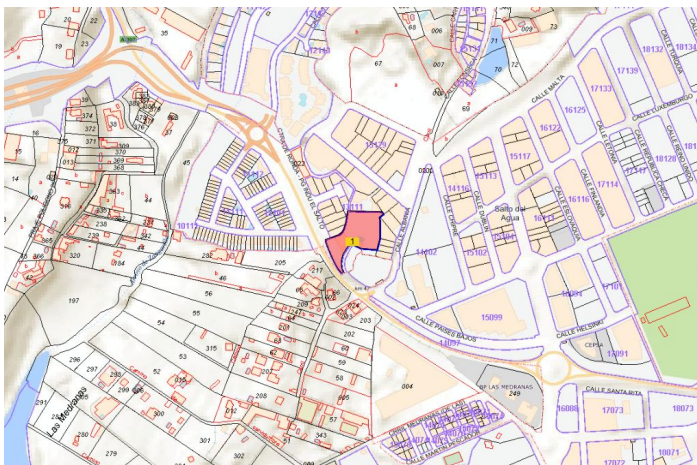

## Costa del Sol, San Pedro de Alcántara

Discover this industrial plot of 4,320 m<sup>2</sup>, a unique opportunity for investors and promoters looking for a space with high potential in one of the most consolidated and strategic industrial areas of Marbella.

### Land characteristics

- Total surface: 4,320 m<sup>2</sup>.
- Current Constructions: Includes two already built industrial ships that add 543 m<sup>2</sup>, ideal for immediate use or as a basis for future projects.
- Versatile Development: Perfect space for building ships, industrial premises or large surfaces, with several development proposals underway.
- Strategic Location: Easy access to the main roads and highways, connecting directly to other polygons, shopping areas and downtown San Pedro.
- Partial Views: Once built, the land offers sea and city views.

### La Zona: San Pedro de Alcántara, Marbella

San Pedro de Alcántara is a dynamic and constantly growing town located in the heart of the Costa del Sol. The Polígono Salto del Agua is an expanding area known for its commercial and industrial activity.

Its strategic location makes it a reference point, with proximity to:

- Main roads: Quick access to the Mediterranean Highway (A-7) and the AP-7.
- Commercial area: Surrounded by established businesses and commercial areas, ideal for attracting customers and suppliers.
- Urban growth: An area with strong development and modernization projection.