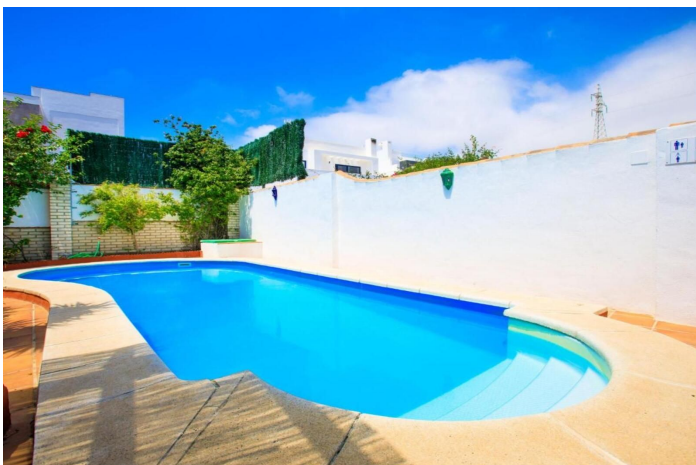

## Costa del Sol East, Nerja

NERJA - LA EXOTICA, Exclusively for sale we have this bright and spacious semi-detached house with spectacular mountain and sea views located in the quiet area of La Exotica. There is a large supermarket nearby and Nerja town centre is just 2kms away.

Outside the spacious property is the covered terrace, swimming pool, ample terrace space for sunbathing. and private parking.

This property has a rental licence and good rental history. There is air conditioning throughout the property.