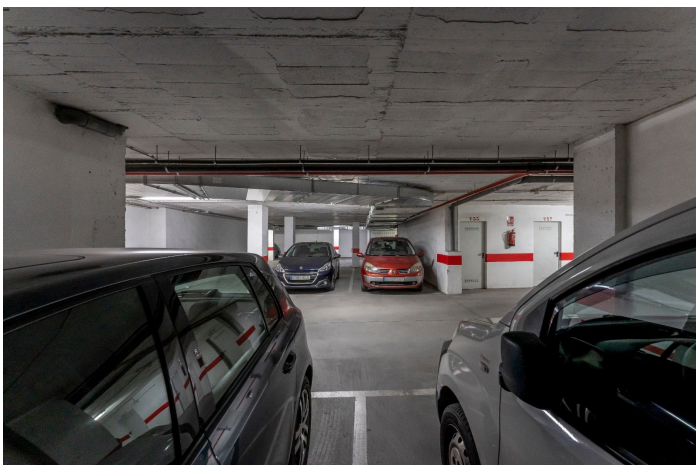

## Valle del Guadalhorce, Coín

PARKING SPACE LOCATED ON STREET COUNCILOR SEBASTIAN GUZMAN CARABANTES

IT HAS EASY ACCESS WITH A VERY LARGE AUTOMATIC DOOR, IT ALSO HAS A DIRECT PEDESTRIAN ACCESS

DOOR FROM THE STREET. GOOD VISIBILITY,