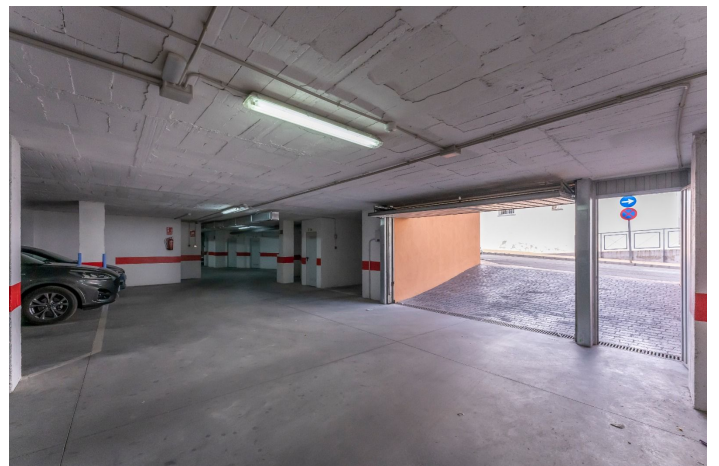

## Valle del Guadalhorce, Coín

PARKING SPACE LOCATED ON STREET COUNCILOR SEBASTIAN GUZMAN CARABANTES

IT HAS EASY ACCESS WITH A VERY LARGE AUTOMATIC DOOR, IT ALSO HAS A DIRECT PEDESTRIAN ACCESS

DOOR FROM THE STREET. GOOD VISIBILITY,