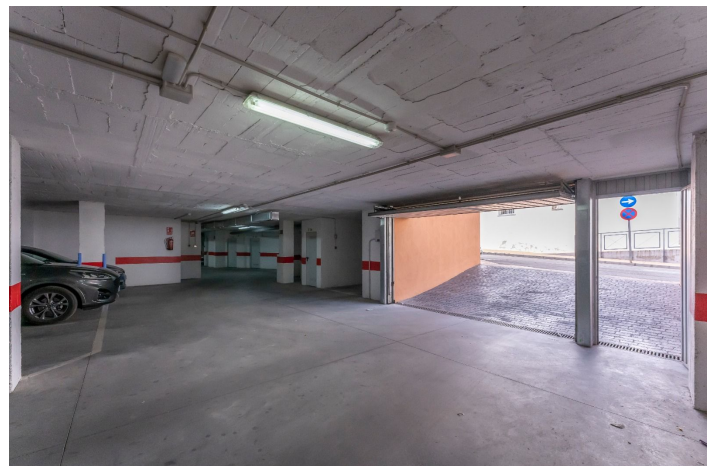

Parkeringsplads til salg i Coín, Coín

20.000 €

Reference: R4028527 Byg Størrelse: 18m²

Valle del Guadalhorce, Coín

PARKING SPACE LOCATED ON STREET COUNCILOR SEBASTIAN GUZMAN CARABANTES

IT HAS EASY ACCESS WITH A VERY LARGE AUTOMATIC DOOR, IT ALSO HAS A DIRECT PEDESTRIAN ACCESS

DOOR FROM THE STREET. GOOD VISIBILITY,

SPACIOUS CLEAN, WITH SURVEILLANCE AND ALARM.

Funktioner:

Indstilling

Tæt på butikker

Tæt på skoler

By

Land