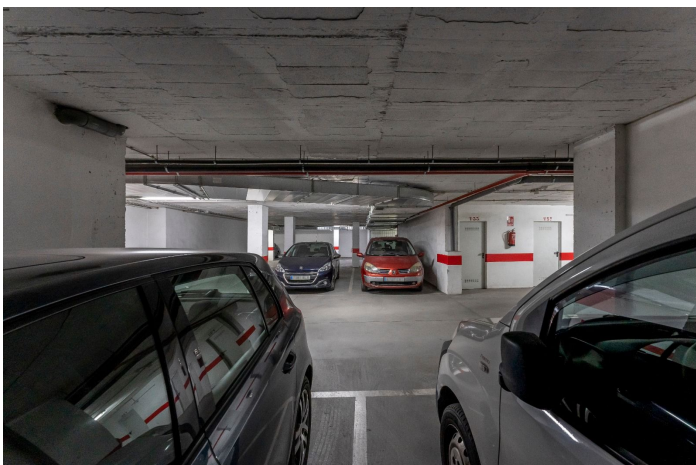

Parkeringsplads til salg i Coín, Coín

20.000 €

Reference: R4028527 Byg Størrelse: 18m²

Valle del Guadalhorce, Coín

PARKING SPACE LOCATED ON STREET COUNCILOR SEBASTIAN GUZMAN CARABANTES

IT HAS EASY ACCESS WITH A VERY LARGE AUTOMATIC DOOR, IT ALSO HAS A DIRECT PEDESTRIAN ACCESS

DOOR FROM THE STREET. GOOD VISIBILITY,

SPACIOUS CLEAN, WITH SURVEILLANCE AND ALARM.

Funktioner:

Indstilling

Tæt på butikker

Tæt på skoler

By

Land