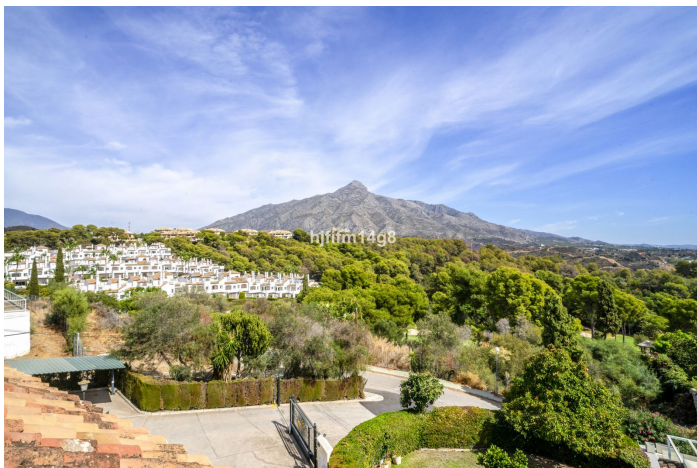

## Costa del Sol, Nueva Andalucía

We are delighted to introduce this stylish three bedroom townhouse situated in the heart of the Nueva Andalucía Golf Valley. The location is ideal as you are tucked away to enjoy the tranquility and views but you are just a five to ten minute drive to the beach and all other amenities.

Upstairs you will find 2 en-suite bedrooms. The master bedroom has access out to a terrace with breathtaking views towards La Concha Mountain and the Mediterranean Sea.

Los Altos de Aloha is a gated community with mature communal gardens, a heated swimming pool and paddle tennis courts. It is a great choice if you are looking for a permanent home or holiday residence. It is close to Aloha Golf and other golf courses. It is also within a short drive to a selection of bars and restaurants.

### Posición

Cerca del golf  
Cerca de las escuelas

### Jardin

Comunal