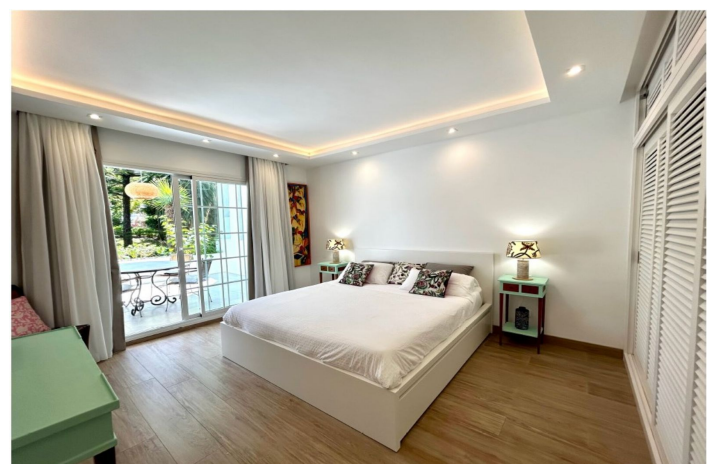

Квартира на первом этаже для продажи в Пуэнте
Романо, Золотая Майл, Марбелья

2 500 000 €

ванная комната:

Ссылка: R4895569 спальни: 2 2 Размер сборки: 150m² терраса: 37m²

Costa del Sol, Marbella

Elegantly Renovated, Spacious Two-Bedroom Apartment in Puente Romano, Golden Mile

Discover this stunning, newly renovated apartment in the prestigious Puente Romano complex on Marbella's Golden Mile. Combining contemporary elegance with Mediterranean charm, this home offers a perfect retreat for luxurious living.

The apartment features a bright, spacious living area and a sleek, fully equipped open-plan kitchen complete with a breakfast bar. The master bedroom includes an en-suite bathroom, while the second bedroom has its own separate bathroom, ensuring privacy and comfort for all. Enjoy seamless indoor-outdoor living with a large private terrace accessible from both the living room and master bedroom. This tranquil space overlooks lush communal gardens and pools, creating an ideal setting for relaxing Mediterranean evenings.