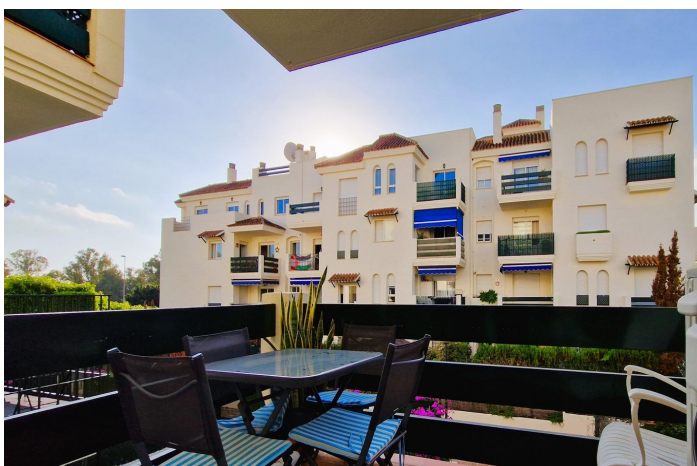

## Costa del Sol, Nueva Andalucía

We present this charming 1 bedroom, 1 bathroom flat, located in a prestigious gated complex in Nueva Andalucía, just a short walk from the beach and the iconic Puerto Banús.

West facing, this flat enjoys ideal natural light in the evenings, perfect for relaxing after a day at the beach or exploring the area.

The flat boasts a comfortable and functional layout, with a bright living room that opens onto a private terrace where you can enjoy sunsets and al fresco moments.