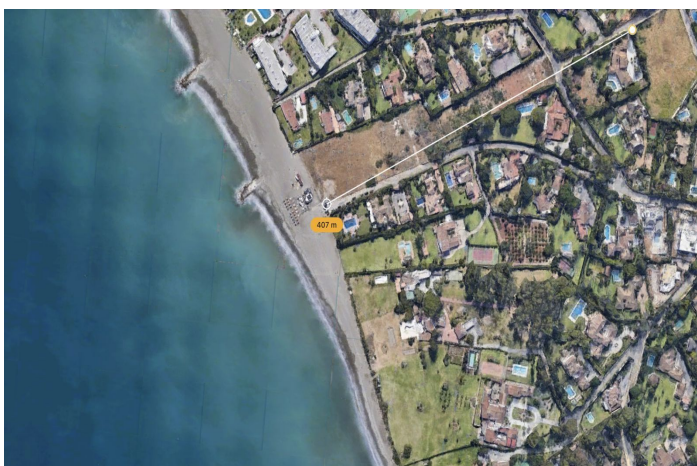

Terreno Urbano en venta en Guadalmina Baja, Marbella West

4.900.000 €

Referencia: R4646581 Terreno: 6.058m²

Costa del Sol, Guadalmina Baja

Plot for sale in Guadalmina Baja, near San Pedro de Alcántara Beach

Plot for sale in Guadalmina Low, San Pedro de Alcántara. Regarding the dimensions, the property has 6,058 m² plot. It has the following view features, near beach / sea, near golf, schools near, beach side and nearby playground.

Buildability of 0.25% and an occupation of 20%

UE-5 Minimum plot 2,000 m², separation to borders 5 meters.

Near the beach at 407 meters and the Mall of Guadalmina, A10 minutes from Puerto Banus, 15 minutes from Marbella,

- Surface of the plot 6.058 €
- Building surface 1,514 m²
- Urban terrain / qualified for single-family residential

Características:

Área comercial

Urbanización

Cerca de la ciudad

Junto a la playa

Cerca del mar