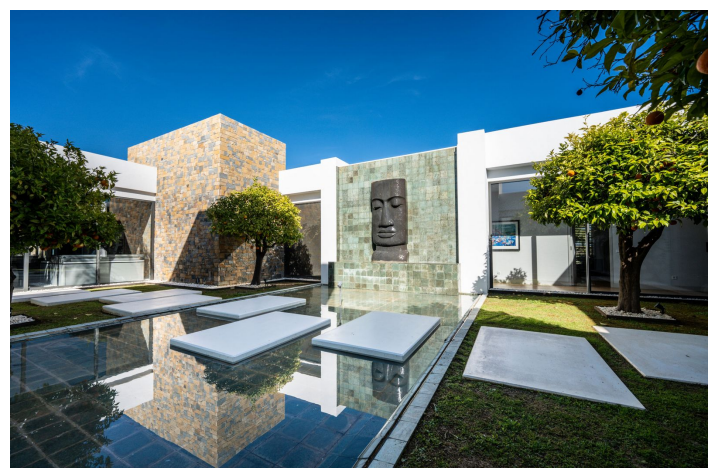

Отличная вилла для продажи в Benahavís, Benahavís

8 900 000 €

ванная комната:

Ссылка: R4452814

спальни: 6 8

Размер участка: 5 700m²

Размер сборки: 1 370m²

терраса: 615m²

Costa del Sol, Benahavís

Exceptional modern villa built entirely on one floor with the addition of a basement level. It is situated on one of the best plots in the prestigious Marbella Club Golf Resort, an exclusive gated complex with 24-hour security, its own golf course, golf club, restaurant, and an equestrian centre. Set on a large 6,000'-m2 plot, this south-facing home enjoys wide open views to the sea towards Gibraltar and the African Coastline. It comprises: 6 bedrooms, 9 bathrooms, fully equipped Gaggenau kitchen, convenient back / prep kitchen counter perfect for the staff or caterer staging area, swimming pool and outdoor entertaining area, beautiful gardens and green areas, gym, spa with Indoor pool, sauna and jacuzzi, cinema room and games room, mini football / tennis court and garage for 7 cars. Separate staff quarters with kitchenette and bathroom, machinery room, storage room at the basement level. Special features include: home automation system, alarm and camera surveillance system, central vacuuming system, integrated surround sound system, electric mosquito nets and central heating. A truly special villa surrounded by nature, set within one of the most secure residential areas on the Costa del Sol and designed to impress the most discerning buyer.