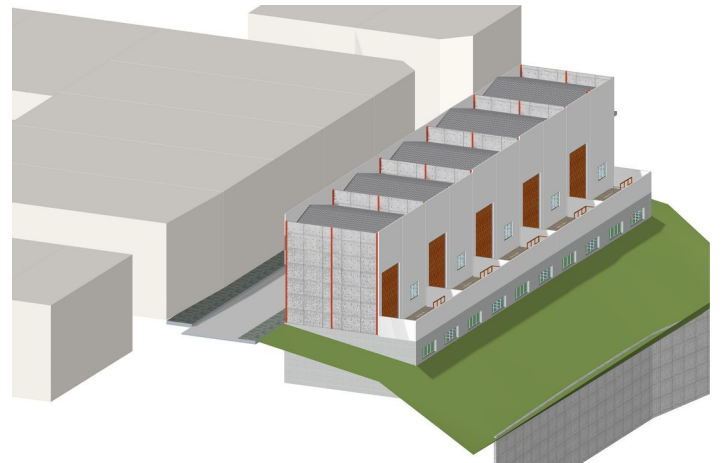

## Valle del Guadalhorce, Coín

Unique opportunity in La Trocha Industrial Estate, Coín!

New construction industrial warehouse for sale with 400 m<sup>2</sup> built.

The warehouse has two spacious and functional rooms, a first floor with 167m and a basement of 233m, ideal for various industrial or logistical activities.