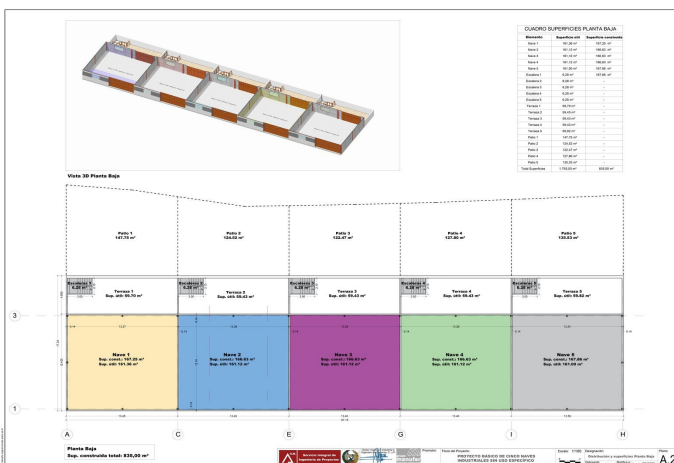

## Valle del Guadalhorce, Coín

Unique opportunity in La Trocha Industrial Estate, Coín!

New construction industrial warehouse for sale with 400 m<sup>2</sup> built.

The warehouse has two spacious and functional rooms, a first floor with 167m and a basement of 233m, ideal for various industrial or logistical activities.