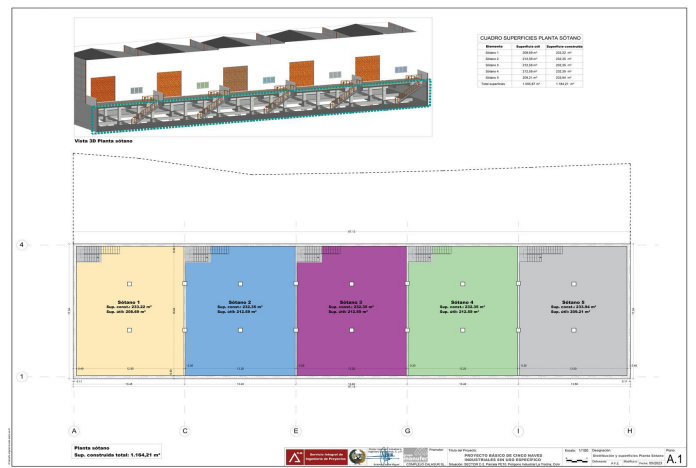

## Valle del Guadalhorce, Coín

Unique opportunity in La Trocha Industrial Estate, Coín!

New construction industrial warehouse for sale with 400 m<sup>2</sup> built.

The warehouse has two spacious and functional rooms, a first floor with 167m and a basement of 233m, ideal for various industrial or logistical activities.