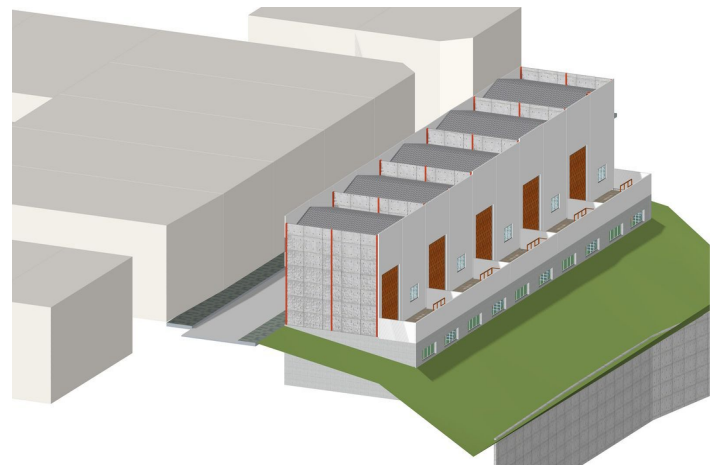

## Valle del Guadalhorce, Coín

Unique opportunity in La Trocha Industrial Estate, Coín!

New construction industrial warehouse for sale with 400 m<sup>2</sup> built.

The warehouse has two spacious and functional rooms, a first floor with 167m and a basement of 233m, ideal for various industrial or logistical activities.