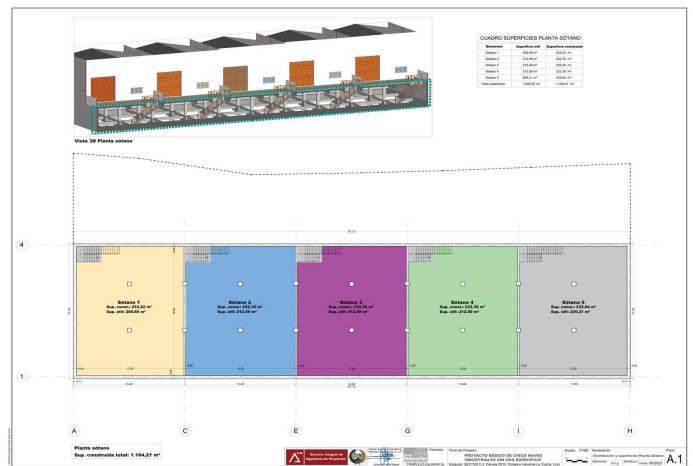

# Warehouse for sale in Coín, Coín

315,000 €

Reference: R4891033 Build Size: 400m<sup>2</sup>

## Valle del Guadalhorce, Coín

Unique opportunity in La Trocha Industrial Estate, Coín!

New construction industrial warehouse for sale with 400 m<sup>2</sup> built.

The warehouse has two spacious and functional rooms, a first floor with 167m and a basement of 233m, ideal for various industrial or logistical activities.