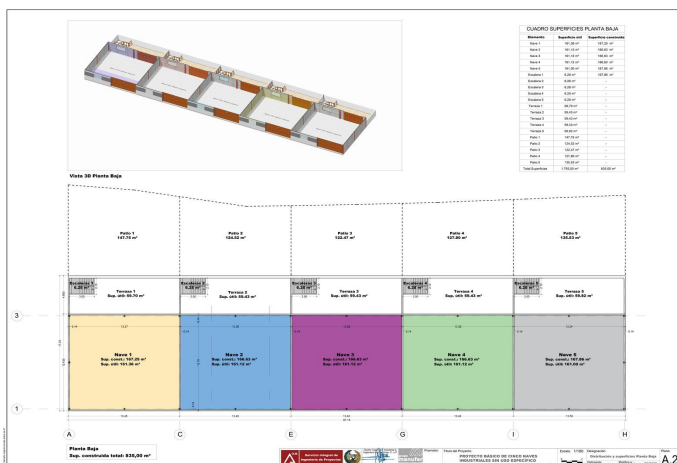

Lager til salg i Coín, Coín

315.000 €

Reference: R4891033 Byg Størrelse: 400m²

Valle del Guadalhorce, Coín

Unique opportunity in La Trocha Industrial Estate, Coín!

New construction industrial warehouse for sale with 400 m² built.

The warehouse has two spacious and functional rooms, a first floor with 167m and a basement of 233m, ideal for various industrial or logistical activities.

Its strategic location at street level in one of the most sought-after industrial estates in the area. Ensures excellent visibility and accessibility.