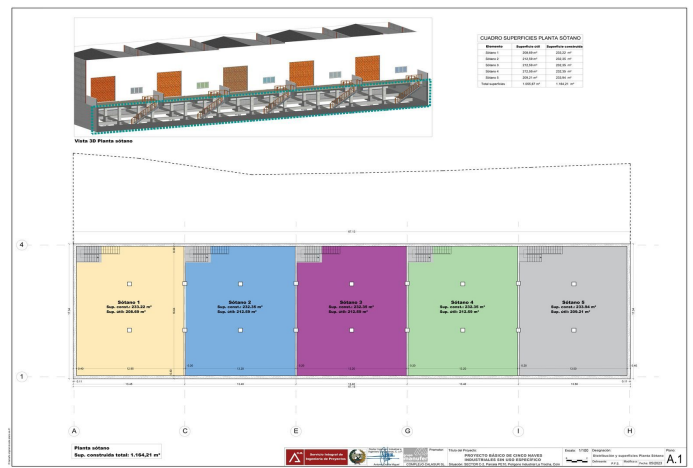

Lager til salg i Coín, Coín

315.000 €

Reference: R4891033 Byg Størrelse: 400m²

Valle del Guadalhorce, Coín

Unique opportunity in La Trocha Industrial Estate, Coín!

New construction industrial warehouse for sale with 400 m² built.

The warehouse has two spacious and functional rooms, a first floor with 167m and a basement of 233m, ideal for various industrial or logistical activities.

Its strategic location at street level in one of the most sought-after industrial estates in the area. Ensures excellent visibility and accessibility.

Tæt på byen

Landsby

Tilstand

Ny konstruktion

Kategori

Investering

OFF PLAN