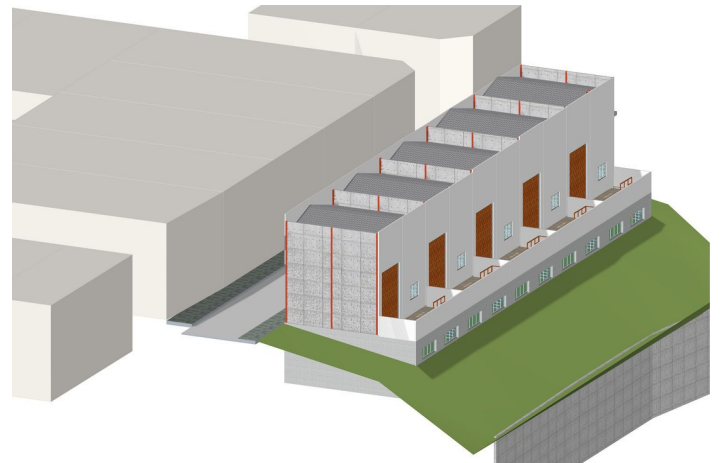

Lager til salg i Coín, Coín

315.000 €

Reference: R4891033 Byg Størrelse: 400m²

Valle del Guadalhorce, Coín

Unique opportunity in La Trocha Industrial Estate, Coín!

New construction industrial warehouse for sale with 400 m² built.

The warehouse has two spacious and functional rooms, a first floor with 167m and a basement of 233m, ideal for various industrial or logistical activities.

Its strategic location at street level in one of the most sought-after industrial estates in the area. Ensures excellent visibility and accessibility.

Tæt på byen

Landsby

Tilstand

Ny konstruktion

Kategori

Investering

OFF PLAN