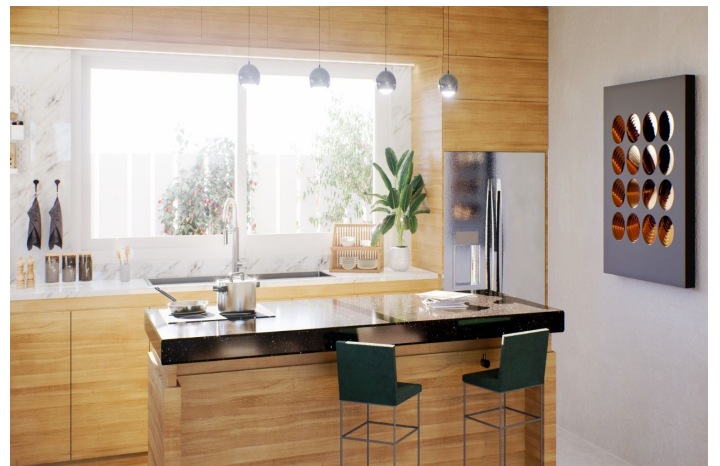

Detached Villa til salg i Alhaurín de la Torre, Alhaurín de la Torre

485.000 €

Reference: R4730371   Soveværelser: 3   Badeværelser: 3   Plot Size: 282m²   Byg Størrelse: 165m²   Terrasse: 22m²