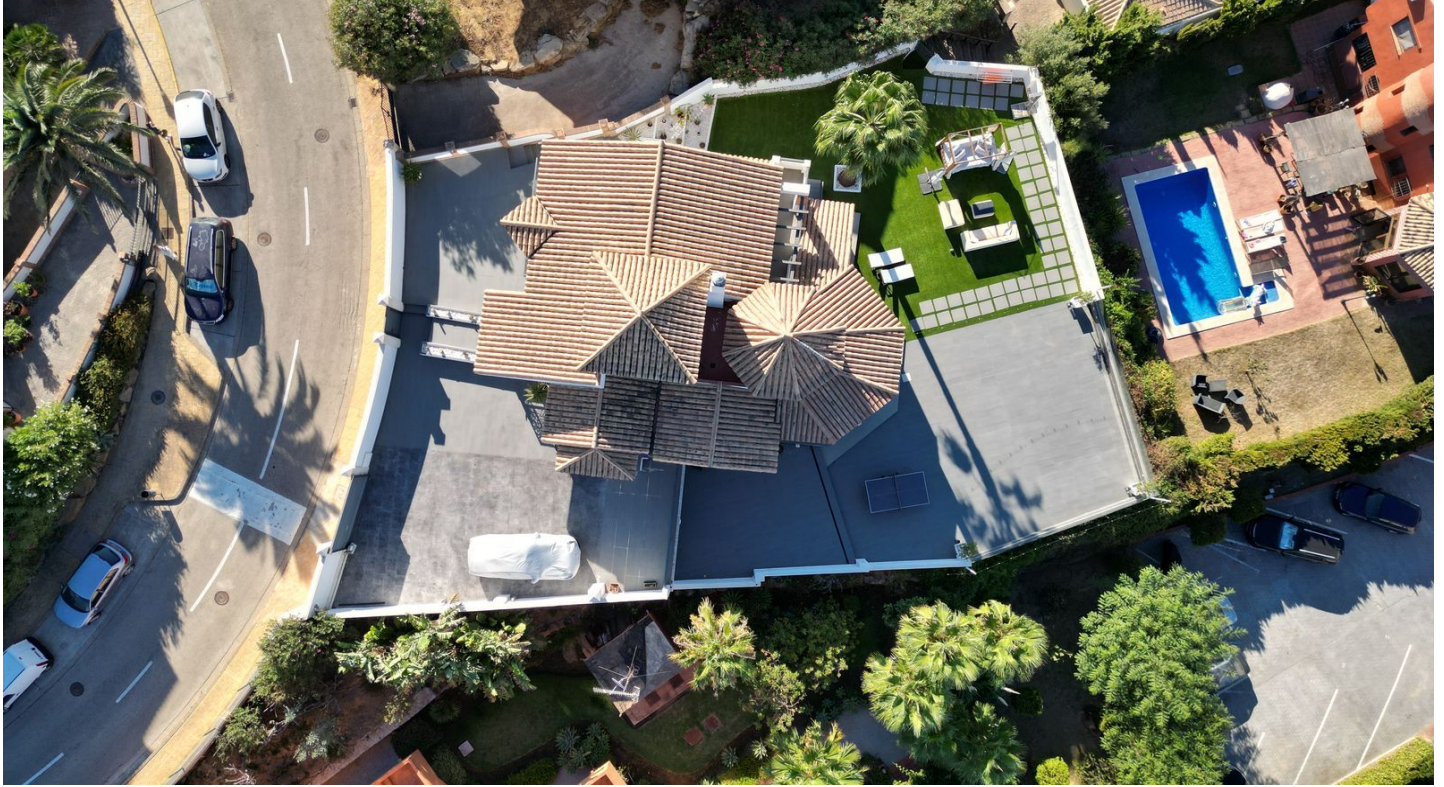

Отличная вилла для продажи в La Línea de la Concepción, Campo de Gibraltar

920 000 €

ванная комната:

Ссылка: R4888501 спальни: 4 5 Размер участка: 800m² Размер сборки: 292m² терраса: 200m²

Costa de la Luz, La Línea de la Concepción

Villa on the seafront of La Alcaidesa. Its impressive views are focused on the La Alcaidesa Lighthouse, the sea and in the background the Rock of Gibraltar.

Its almost 300 m² are distributed over 4 floors.

The design of the house is elegant and modern, characterized by the luminosity in each and every one of its rooms.

It is worth visiting, for its location, its perfect state of conservation and views.

For dog lovers it is also the ideal place, not only is it located a few meters from the beach but there is very close, about 100 meters away, a landscaped park, with benches to walk and enjoy the views of this impressive coast.

Параметр

Рядом с морем
Пляж

Сад

Частный
Легкое обслуживание

Категория

Пляж
Гольф
Современный

Климат -контроль

Предварительно установлен
кондиционер