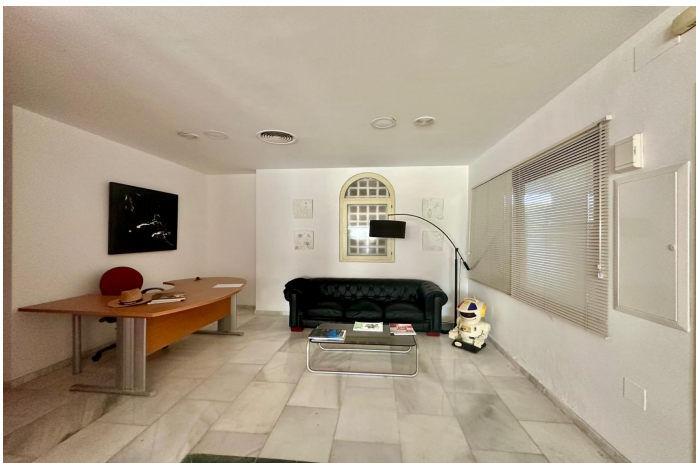

Business for rent in Playas del Duque, Puerto Banús, Marbella West

3,000 - 3,000 €

Reference: R4871194 Bathrooms: 1 Build Size: 130m² Terrace: 20m²