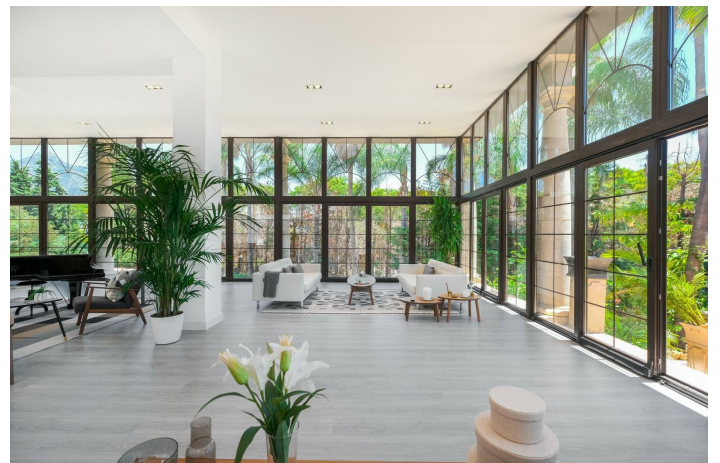

## Costa del Sol, Nueva Andalucía

Atalaya de Rio Verde, Nueva Andalucia

Modern loft-style villa near Puerto Banus

This outstanding villa is located in the beautiful Atalaya de Rio Verde, a hidden gem of Marbella just a few minutes from Puerto Banus. The property has been completely renovated and re-imagined into a New York loft-style, and effortlessly combines traditional and modern characteristics.

Nestled on a large plot of 3272M<sup>2</sup>, the south-facing villa of 1.290M<sup>2</sup> is spread over 3 floors, and offers 10 bedrooms and 10 bathrooms. One of its key features is the sheer size and generosity of the main open plan living areas. In this respect it resembles more a boutique hotel rather than a private villa! Indeed, this is one of the possibilities with this villa! The lounge and dining area is a vast double height room that contains several seating areas, a piano, parquet flooring and numerous floor-to-ceiling French windows that open onto the lush landscaped gardens. Truly an amazing entertaining space. The modern state-of-the-art kitchen has all the necessary equipment for cooking for those who are not tempted by the many nearby restaurants of Puerto Banus and Aloha in Nueva Andalucia.

Imposing and striking sculptures and statues both inside and outside of the property provide a unique, artistic quality and give the villa an iconic personality. The high-end interior harmoniously combines refined classical undertones with contemporary touches and unique modern twists. Besides, it incorporates into stylish design a dash of 'hygge', a Nordic concept of creating a cosy atmosphere and enjoying the good things in life. A restricted palette of white, charcoal, greys, brownish and light neutral tones also brings a soothing and welcoming feel.