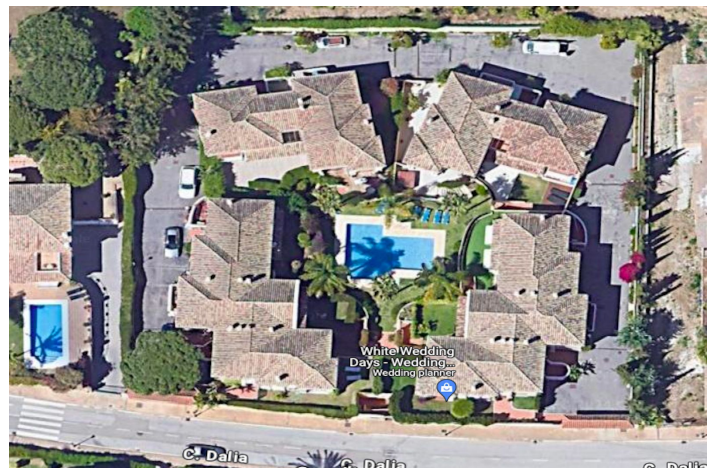

## Semi-Detached House til salg i Elviria, Marbella

699.500 €

Reference: R4798708    Soveværelser: 3    Badeværelser: 3    Plot Size: 250m<sup>2</sup>    Byg Størrelse: 176m<sup>2</sup>    Terrasse: 50m<sup>2</sup>

## Costa del Sol, Elviria

**SEMI-DETACHED VILLA IN LOWER ELVIRIA! \*\*\*RARE OPPORTUNITY\*\*\* LOCATION! LOCATION!!**

Spacious Semi-Detached Villa in LOWER ELVIRIA in a very pritty and small gated & well kept Urbanisation of ONLY 10 Houses.

Walking distance to all amenities (Elviria commercial centre) & the beach.

On the ground floor you will find a good size living and dining room with a fireplace leading out to a private south facing tiled easy maintenance garden with Hot Tub, overlooking the community pool. Also on the same level you have a big kitchen with access to a patio terrace and a guest WC.

Right on the door step you have Santa Maria Golf & Country Club, a big park area with pine trees ideal for dog walking. 25 mins to Malaga Airport, 10 mins to Marbella centre.

Dont miss out on this Opportunity!