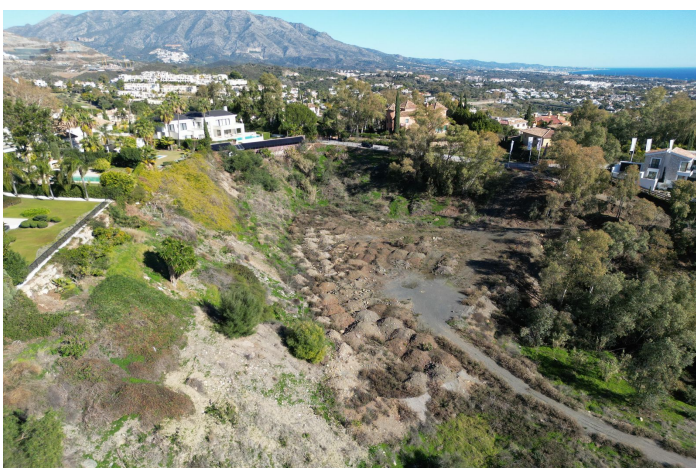

Жилой участок для продажи в Benahavís, Benahavís

3 000 000 €

Ссылка: R4874917 Размер участка: 6 441m²

Costa del Sol, Benahavís

Introducing a rare opportunity to create your dream home in one of Marbella's most exclusive areas, El Herrejon in Benahavís. These two adjacent plots span a generous 4,301 m² and 2,140 m², providing ample space and privacy for a luxurious estate or even two separate residences. Nestled within a tranquil and verdant landscape, these plots offer breathtaking views that stretch toward the scenic hills and down to the Mediterranean Sea, capturing the essence of Costa del Sol's natural beauty.

From the images provided, you can see the beautiful surroundings, characterised by lush greenery, nearby luxury homes, and unobstructed sightlines to the mountains and sea. This unique setting offers a blend of privacy and accessibility, making it ideal for those looking to escape while remaining close to Marbella's vibrant life.

The orientation of the plots ensures that both properties will enjoy optimal sunlight throughout the day. Imagine morning coffee with the sunrise over the mountains and serene evenings with the Mediterranean sunset from the comfort of your new home. The terrain allows for innovative architectural possibilities, from expansive terraces, infinity pools, and gardens to seamlessly integrated indoor-outdoor spaces that embrace the stunning surroundings.

Характеристики:

Ориентация

Юг

Виды

Море

Гора

Панорамный

Лес