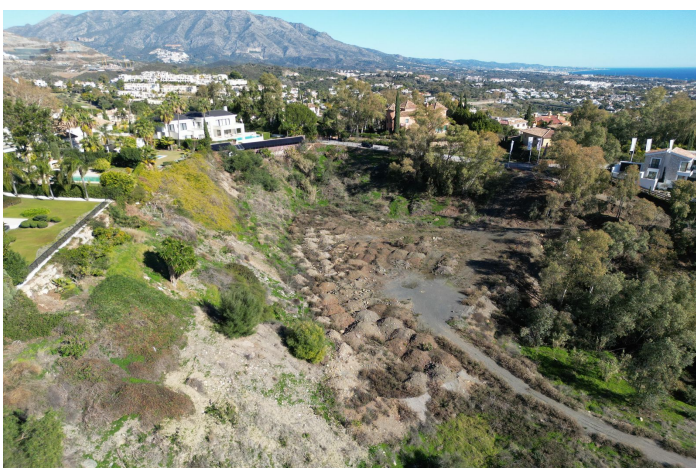

## Costa del Sol, Benahavís

Introducing a rare opportunity to create your dream home in one of Marbella's most exclusive areas, El Herrejon in Benahavís. These two adjacent plots span a generous 4,301 m<sup>2</sup> and 2,140 m<sup>2</sup>, providing ample space and privacy for a luxurious estate or even two separate residences. Nestled within a tranquil and verdant landscape, these plots offer breathtaking views that stretch toward the scenic hills and down to the Mediterranean Sea, capturing the essence of Costa del Sol's natural beauty.

From the images provided, you can see the beautiful surroundings, characterised by lush greenery, nearby luxury homes, and unobstructed sightlines to the mountains and sea. This unique setting offers a blend of privacy and accessibility, making it ideal for those looking to escape while remaining close to Marbella's vibrant life.

The orientation of the plots ensures that both properties will enjoy optimal sunlight throughout the day. Imagine morning coffee with the sunrise over the mountains and serene evenings with the Mediterranean sunset from the comfort of your new home. The terrain allows for innovative architectural possibilities, from expansive terraces, infinity pools, and gardens to seamlessly integrated indoor-outdoor spaces that embrace the stunning surroundings.

Situated just minutes away from Marbella's upscale amenities, residents here can enjoy access to world-class golf courses, fine dining, prestigious international schools, shopping centers, and picturesque hiking trails. Furthermore, the nearby town of Benahavís is known for its charm and top-rated restaurants, adding another layer of appeal to this exceptional location.