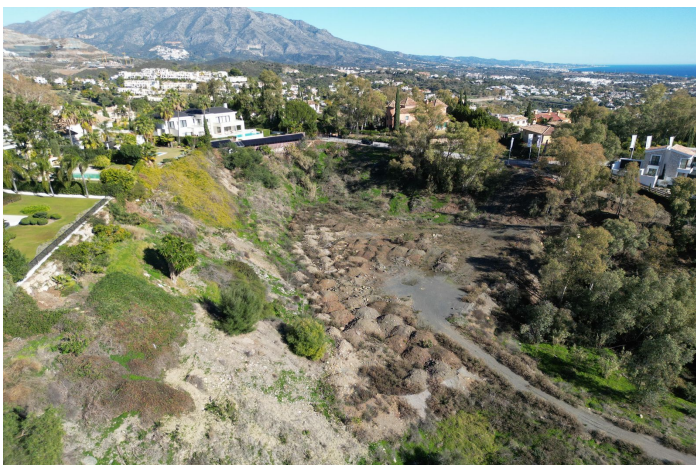

Boliggrund til salg i Benahavís, Benahavís

3.000.000 €

Reference: R4874917 Plot Size: 6.441m²

Costa del Sol, Benahavís

Introducing a rare opportunity to create your dream home in one of Marbella's most exclusive areas, El Herrejon in Benahavís. These two adjacent plots span a generous 4,301 m² and 2,140 m², providing ample space and privacy for a luxurious estate or even two separate residences. Nestled within a tranquil and verdant landscape, these plots offer breathtaking views that stretch toward the scenic hills and down to the Mediterranean Sea, capturing the essence of Costa del Sol's natural beauty.

From the images provided, you can see the beautiful surroundings, characterised by lush greenery, nearby luxury homes, and unobstructed sightlines to the mountains and sea. This unique setting offers a blend of privacy and accessibility, making it ideal for those looking to escape while remaining close to Marbella's vibrant life.

The orientation of the plots ensures that both properties will enjoy optimal sunlight throughout the day. Imagine morning coffee with the sunrise over the mountains and serene evenings with the Mediterranean sunset from the comfort of your new home. The terrain allows for innovative architectural possibilities, from expansive terraces, infinity pools, and gardens to seamlessly integrated indoor-outdoor spaces that embrace the stunning surroundings.

Situated just minutes away from Marbella's upscale amenities, residents here can enjoy access to world-class golf courses, fine dining, prestigious international schools, shopping centers, and picturesque hiking trails. Furthermore, the nearby town of Benahavís is known for its charm and top-rated restaurants, adding another layer of appeal to this exceptional location.