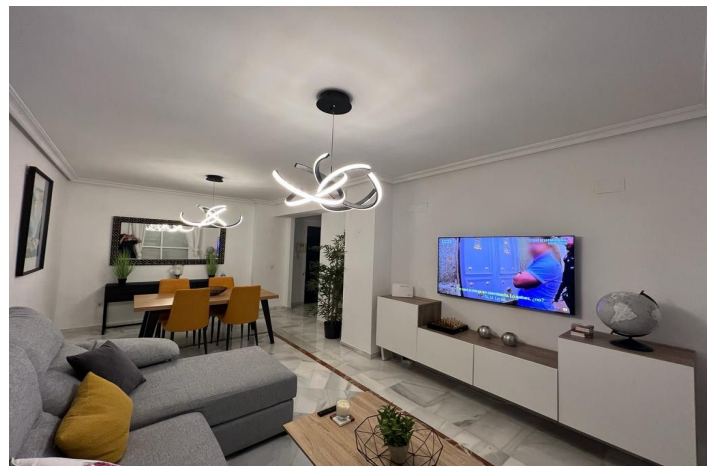

Apartamento Planta Media en alquiler en Nueva Andalucía, Marbella

2.300 - 2.300 €

Referencia: R4872364 Dormitorios: 2 Baños: 2 Terreno: 160m² Construido: 160m² Terraza: 70m²

Costa del Sol, Nueva Andalucía

Modern two bedroom two bathrooms apartment in the heart of Nueva Andalucía, perfect for holiday and long term rental.

The spacious living room opens up onto a large south-west facing terrace overlooking the complex swimming pool and garden, where you can find a barbecue, nice outdoor furniture and an area with sun loungers, thus promoting indoor-outdoor living.