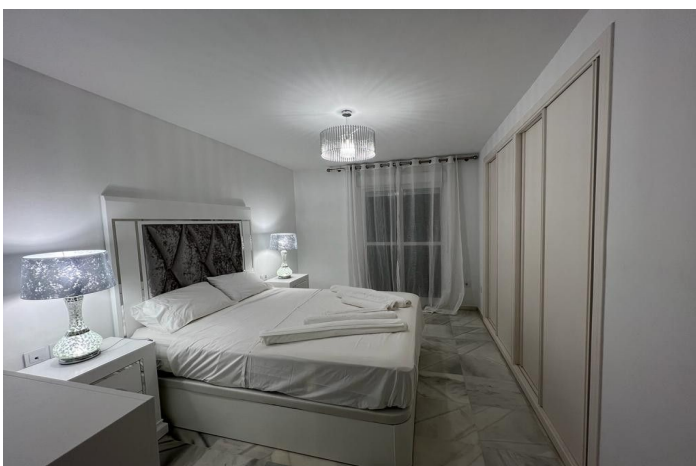

Apartamento Planta Media en alquiler en Nueva Andalucía, Marbella

2.300 - 2.300 €

Referencia: R4872364 Dormitorios: 2 Baños: 2 Terreno: 160m² Construido: 160m² Terraza: 70m²

Costa del Sol, Nueva Andalucía

Modern two bedroom two bathrooms apartment in the heart of Nueva Andalucía, perfect for holiday and long term rental.

The spacious living room opens up onto a large south-west facing terrace overlooking the complex swimming pool and garden, where you can find a barbecue, nice outdoor furniture and an area with sun loungers, thus promoting indoor-outdoor living.