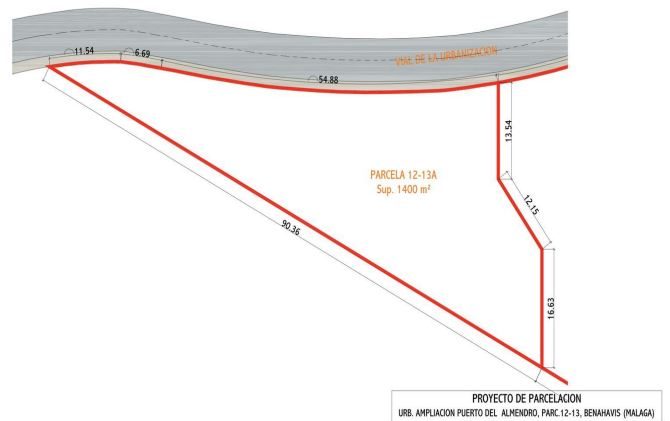

Residential Plot for sale in Benahavís, Benahavís

749,000 €

Reference: R4808110 Plot Size: 1,400m² Build Size: 544m²

Costa del Sol, Benahavís

Location: Benahavis, Puerto Del Almendro, gated community - La Resina with sea views and license to build in place

Spacious plot located in a privileged position, ideal for those seeking the best of both worlds: peace, tranquility, and panoramic views of the surrounding landscape, along with sea views, yet very close to all amenities. The proximity to San Pedro and Puerto Banús ensures easy and quick access to a wide range of services, shops, restaurants, and entertainment options.